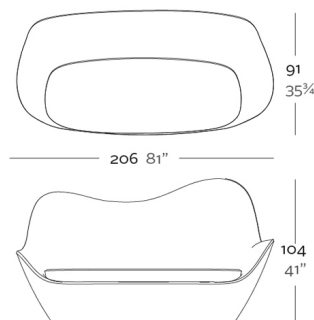

SABINAS Sofa
SABINAS Sofá

Finishes

BASIC

Ref. 45009

Matt Polyethylene

LACQUERED

Ref. 45009F

Lacquered Polyethylene

LIGHT

Ref. 45009W

Translucent white Matt Polyethylene. Includes white light either with CFL bulb or white LED

RGB LED

Ref. 45009L

Translucent white matt Polyethylene. Includes LED light operated by remote control. Colors can be selected or changed automatically (White, red, green, blue, light blue, pink and yellow).

RGB LED DMX

Ref. 45009D

Translucent white matt Polyethylene. Includes LED light operated by DMX512 wireless, allowing the connexion to light control systems (XLR), Wi-Fi routers, home automation, etc.

RGB LED BATTERY

Ref. 45009Y

Translucent white matt Polyethylene. Includes cordless LED light with rechargeable batteries, operated by remote control.