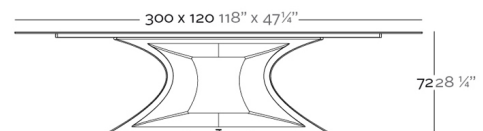

REST Table XL
REST Mesa XL

RGB LED DMX

Ref. 53011DB

Translucent white matt Polyethylene. Includes LED light operated by DMX512 wireless, allowing the connexion to light control systems (XLR), Wi-Fi routers, home automation, etc.

RGB LED BATTERY

Ref. 53011Y

Translucent white matt Polyethylene. Includes cordless LED light with rechargeable batteries, operated by remote control.

RGB LED BATTERY

Ref. 53011YG

Matt polyethylene. Includes cordless RGB LED ambient light with rechargeable batteries, operated by remote control.