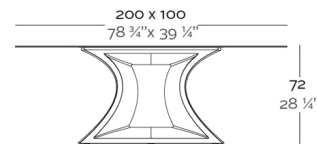

#### Description

Table Made of polyethylene resin by rotational moulding. 100% Recyclable. Item suitable for indoor and outdoor use. Tabletop of HPL, Full White or Glass. Available in different finishes.