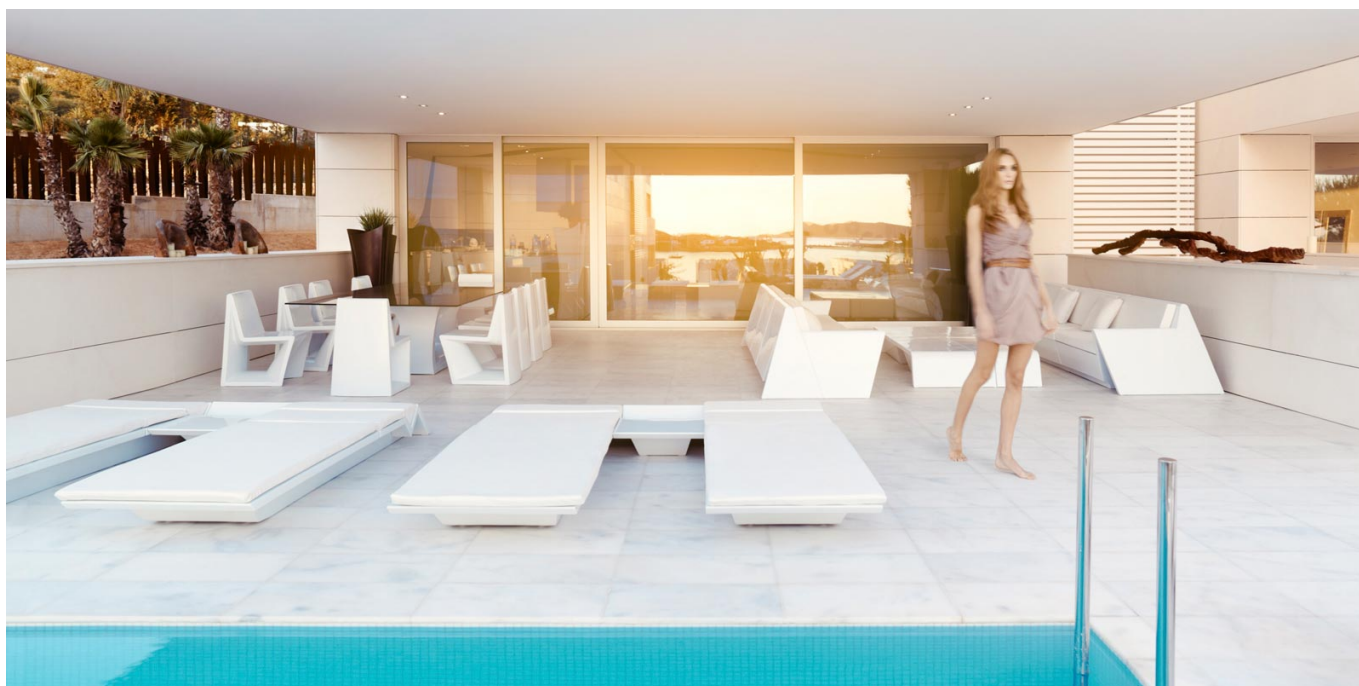

(White, red, green, blue, light blue, pink and yellow).

COLOR	BASIC	LACQUERED / LACADO	LUZ	BASICBATTERY
ICE				
RED				
ORANGE				
ICE BLUE				
ICE RED				
ICE GREEN				
WHITE				
BLACK				
BRONZE				
STEEL				
ANTHRACITE				
CHAMPAGNE				
PISTACHIO				
KAKI				
NAVY				
TAUPE				
PLUM				
ECRU				
BEIGE