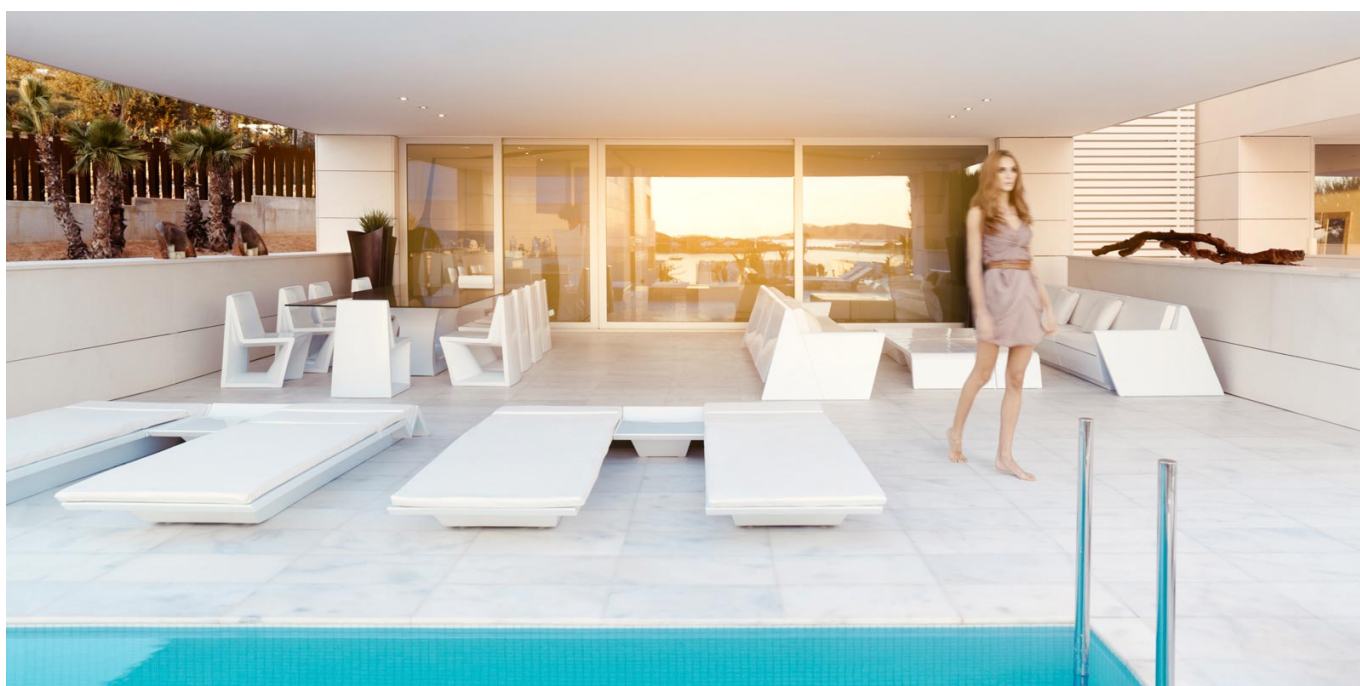

COLOR	BASIC	LACQUERED / LACADO	LUZ
ICE			
WHITE			
BLACK			
BRONZE			
STEEL			
ANTHRACITE			
RED			
PISTACHIO			
ORANGE			
KAKI			
NAVY			
PLUM			
TAUPE			
ECRU			
BEIGE			
CHAMPAGNE