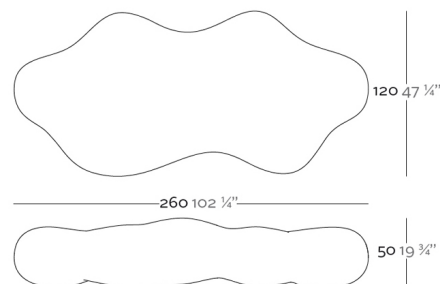

Weight

40 Kg

LAVA Bench
LAVA Banco

Finishes

BASIC

Ref. 51012

Matt Polyethylene

LACQUERED