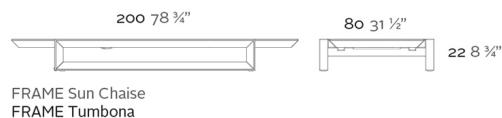

LACQUERED

Ref. 54097F

Lacquered Polyethylene

COLOR	BASIC	LACQUERED / LACADO
ICE		
WHITE		
BLACK		
STEEL		
RED		
PISTACHIO		
ORANGE		
KAKI		
NAVY		
PLUM		
TAUPE		
ECRU		
BEIGE		
WHITE		
WHITE		
WHITE