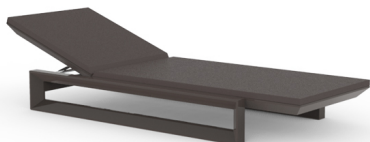

VONDOM

FRAME TUMBONA

By Ramón Esteve

FRAME Collection comes from generating serene and timeless shapes using framework as the elementary geometry. The endless possibilities offered by the material using advanced technology, was the motivation to explore the limits. The FRAME section is flared creating pieces of visual lightness while still definitive and resistant. FRAME meets a wide range of needs in any outdoor space thanks to its variety of pieces. The collection consists of high and low stools, benches, armchairs, a modular sofa, tables of various sizes, chairs and a chaiselongue. The lightness of the pieces as well as the stackable nature of some, such as the chairs and armchairs, make adjustments to their distribution easier and comfortable. Also the chaiselongue, with a reclining backrest, has wheels built into the framework which make moving it easier.

See online: <http://www.vondom.com/products/54097>

Features

Description

Made of polyethylene resin by rotational moulding. 100% Recyclable. Item suitable for indoor and outdoor use. Available in different finishes.

Weight

22.4 Kg

Finishes

BASIC

Ref. 54097

Matt Polyethylene

LACQUERED

Ref. 54097F