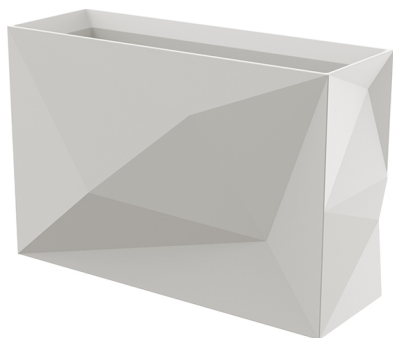

FAZ WALL 40x120x80cm

By Ramon Esteve

Ramón Esteve, architect of harmony, serenity, timelessness and universality has created mineral and emphatic shapes that make FAZ a design that contextualizes with homes and installations. An ambience, encircling as a result of the blissful combination of the material and lighting, so that the sole sensation would be its fusion. Their VONDOM spirit is experienced exclusively in the quality of the material that permits an exterior using even in the most exacting environments. The modularity of FAZ permits the consumers to adapt the furniture and flowerpots to their style and needs without losing the harmony of this furniture set. It's upholstery is available in excellent quality nautical canvas or polyester fabric. The result is a product that transmits essence, that contains the complexity and the density of a work finalized to the extreme degree, the purpose of which is to create desirable places to live. ca vivir.

View online: <https://www.vondom.com/products/54177A>

Features

Description

Pot made of polyethylene resin by rotational moulding. 100% Recyclable. Item suitable for indoor and outdoor use. Available in different finishes.

Weight

20 Kg

Finishes

SELF-WATERING

Ref. 54177R

Self-watering system included in all planters except those with basic finish

BASIC

Ref. 54177A

Matt Polyethylene

LACQUERED

Ref. 54177F

Lacquered Polyethylene

LIGHT

Ref. 54177W

White internally lit unit with LED technology. Available only in matte ice white finish.

RGBW LED

Ref. 54177L

Unit with internal lighting with RGBW LED technology and remote control unit for switching colors. Available only in matte ice white finish. Remote control included.

RGBW LED DMX

Ref. 54177D

Unit with internal lighting with RGBW LED technology and remote control unit for switching colors. Also controlled by DMX-1024 (wireless), enabling communication between one or more products simultaneously via the DMX transmitter (not included).

RGBW LED BATTERY

Ref. 54177Y

Unit with internal lighting with battery-powered RGBW LED technology. Includes charger and remote control for switching colors and charger. Available only in matte ice white finish.