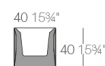

Weight

5 Kg

FAZ Planter
FAZ Maceta

Capacity 10 gal
Capacidad 38 litros

Finishes

SELF-WATERING

Ref. 54175R

Self-watering system included in all planters except those with basic finish