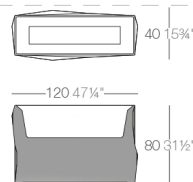

View online: <https://www.vondom.com/products/54177A>

Features

Description

Pot made of polyethylene resin by rotational moulding. 100% Recyclable. Item suitable for indoor and outdoor use. Available in different finishes.

Weight

20 Kg

FAZ Hight Jardiniera
FAZ Jardinera alta
Capacity 38 gal
Capacidad 145 litros

Finishes

SELF-WATERING

Ref. 54177R

Self-watering system included in all planters except those with basic finish

BASIC