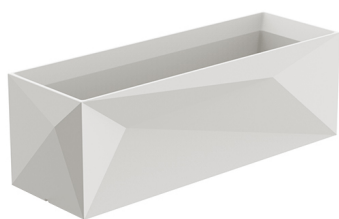

FAZ JARDINIERE 40x120x40cm

By Ramon Esteve

Ramón Esteve, architect of harmony, serenity, timelessness and universality has created mineral and emphatic shapes that make FAZ a design that contextualizes with homes and installations. An ambience, encircling as a result of the blissful combination of the material and lighting, so that the sole sensation would be its fusion. Their VONDOM spirit is experienced exclusively in the quality of the material that permits an exterior using even in the most exacting environments. The modularity of FAZ permits the consumers to adapt the furniture and flowerpots to their style and needs without losing the harmony of this furniture set. It's upholstery is available in excellent quality nautical canvas or polyester fabric. The result is a product that transmits essence, that contains the complexity and the density of a work finalized to the extreme degree, the purpose of which is to create desirable places to live. ca vivir.

View online: <https://www.vondom.com/products/54176A>

Features

Description

Pot made of polyethylene resin by rotational moulding. 100% Recyclable. Item suitable for indoor and outdoor use. Available in different finishes.

Weight

13.32 Kg

FAZ Jardiniere
FAZ Jardinera
Capacity 31 gal
Capacidad 120 litros

Finishes

SELF-WATERING

Ref. 54176R

Self-watering system included in all planters except those with basic finish

BASIC

Ref. 54176A

Matt Polyethylene

LACQUERED

Ref. 54176F

Lacquered Polyethylene

LIGHT

Ref. 54176W

White internally lit unit with LED technology. Available only in matte ice white finish.

RGBW LED

Ref. 54176L

Unit with internal lighting with RGBW LED technology and remote control unit for switching colors. Available only in matte ice white finish. Remote control included.

RGBW LED DMX

Ref. 54176D

Unit with internal lighting with RGBW LED technology and remote control unit for switching colors. Also controlled by DMX-1024 (wireless), enabling communication between one or more products simultaneously via the DMX transmitter (not included).

RGBW LED BATTERY

Ref. 54176Y

Unit with internal lighting with battery-powered RGBW LED technology. Includes charger and remote control for switching colors and charger. Available only in matte ice white finish.