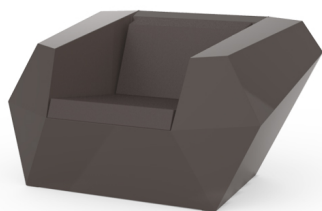

## FAZ BUTACA

By Ramón Esteve

Ramón Esteve, architect of harmony, serenity, timelessness and universality has created mineral and emphatic shapes that make FAZ a design that contextualizes with homes and installations. An ambience, encircling as a result of the blissful combination of the material and lighting, so that the sole sensation would be its fusion. Their VONDOM spirit is experienced exclusively in the quality of the material that permits an exterior using even in the most exacting environments. The modularity of FAZ permits the consumers to adapt the furniture and flowerpots to their style and needs without losing the harmony of this furniture set. It's upholstery is available in excellent quality nautical canvas or polyester fabric. The result is a product that transmits essence, that contains the complexity and the density of a work finalized to the extreme degree, the purpose of which is to create desirable places to live. ca vivir.