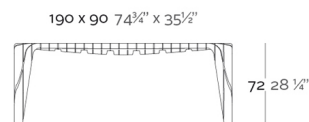

F3 Table
F3 Mesa

Finishes

BASIC

Ref. 60004

Matt Polyethylene

LACQUERED

Ref. 60004F

Lacquered Polyethylene

TWO-TONE LACQUERED

Ref. 60004FP

Two-tone lacquered Polyethylene

COLOR	BASIC	LACQUERED / LACADO	BICOLOR LACADO
ICE	☐	☐	☐
WHITE	☐	☐	☐
BLACK	☐	☐	☐
BRONZE	☐	☐	☐
STEEL	☐	☐	☐
ANTHRACITE	☐	☐	☐
RED	☐	☐	☐
PISTACHIO	☐	☐	☐
ORANGE	☐	☐	☐
KAKI	☐	☐	☐
NAVY	☐	☐	☐