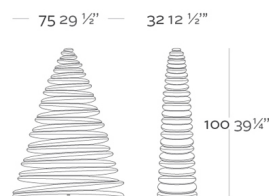

Weight

11.5 Kg

CHRISMY Tree 100 cm/39 1/4"
CHRISMY Árbol 100 cm/39 1/4"

Finishes

BASIC

Ref. 49073X

Matt Polyethylene

LACQUERED