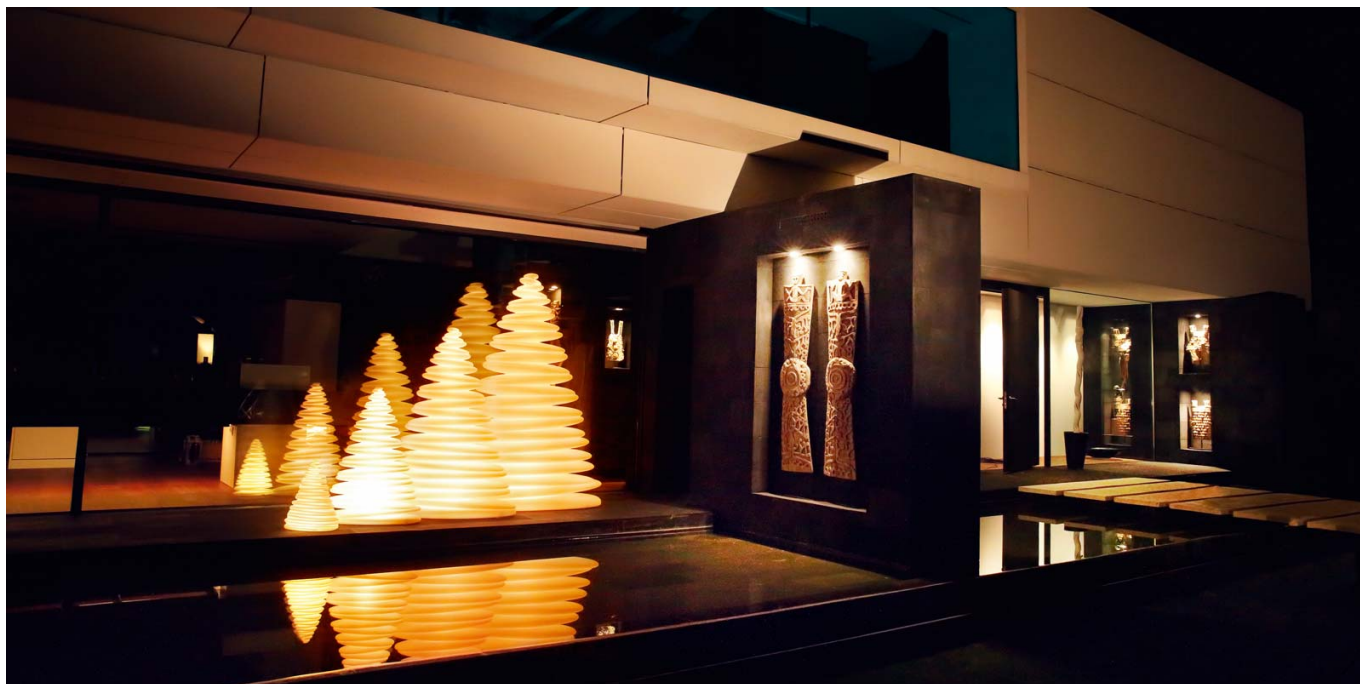

COLOR	BASIC	LACQUERED / LACADO	LUZ
ICE			
WHITE			
BLACK			
BRONZE			
STEEL			
ANTHRACITE			
RED			
PISTACHIO			
ORANGE			
CHAMPAGNE