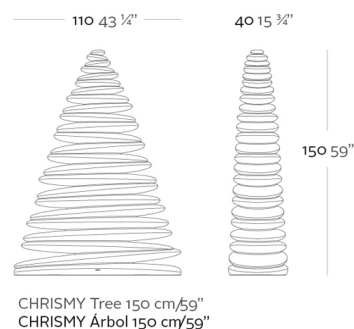

Weight

21.8 Kg

Finishes

BASIC

Ref. 49071X

Matt Polyethylene

LACQUERED

Ref. 49071F