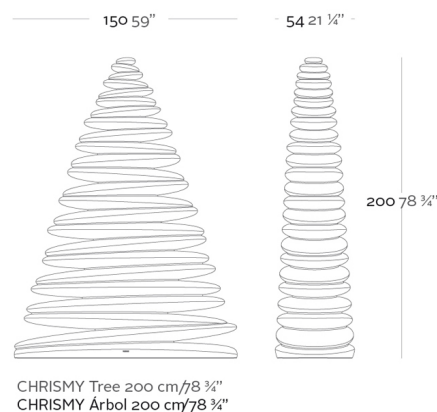

Weight

43 Kg

Finishes

BASIC

Ref. 49072X

Matt Polyethylene

LACQUERED

Ref. 49072F