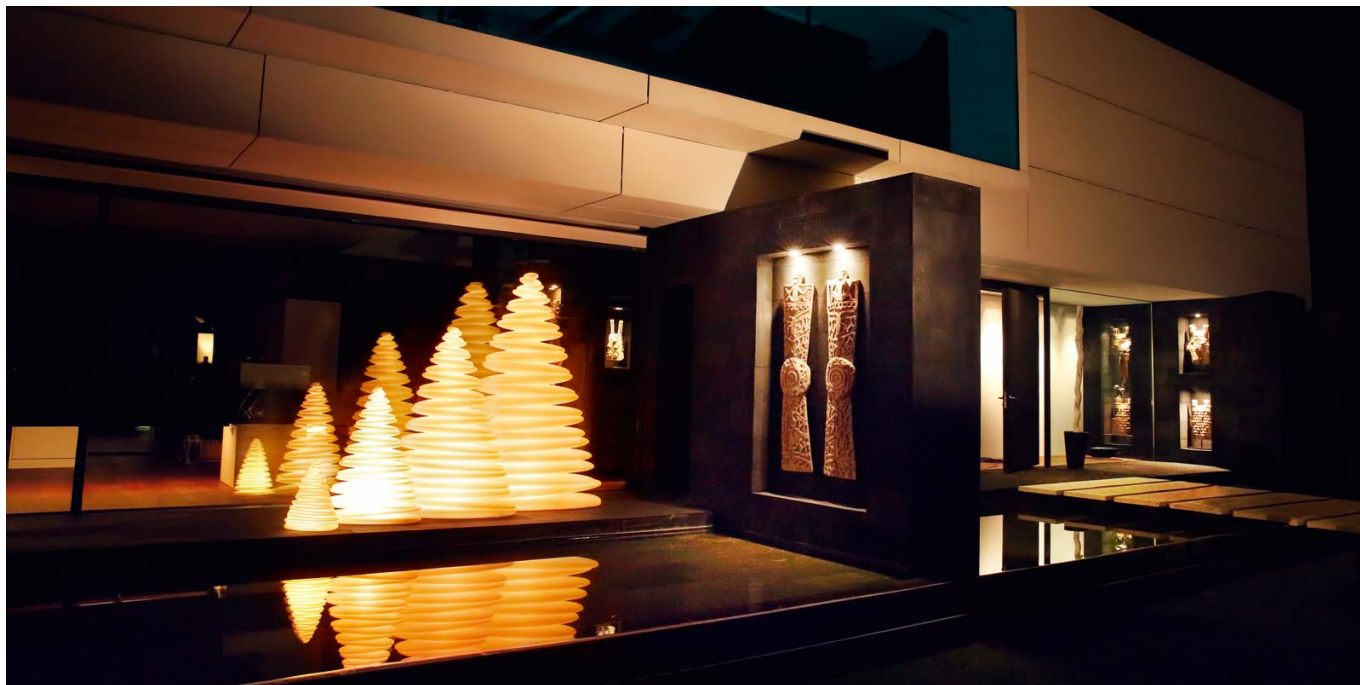

WHITE			
BLACK			
BRONZE			
STEEL			
ANTHRACITE			
RED			
PISTACHIO			
ORANGE			
CHAMPAGNE