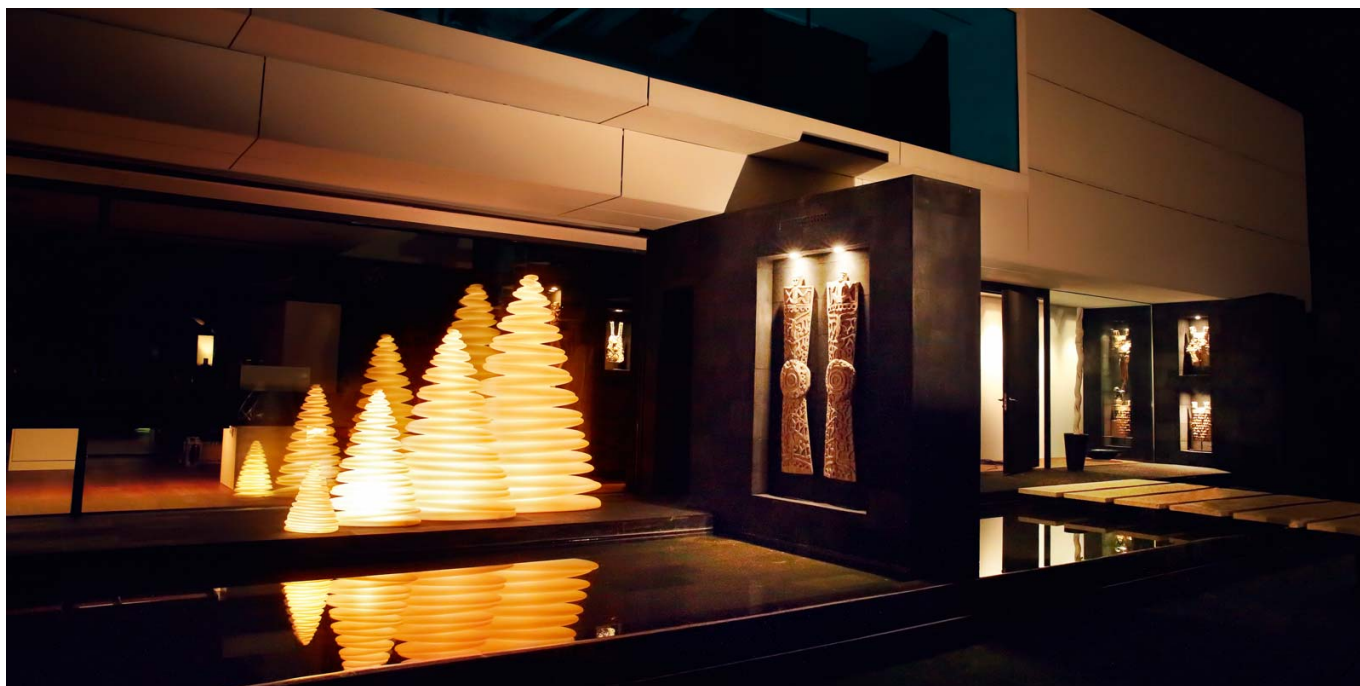

BRONZE			
STEEL			
ANTHRACITE			
RED			
PISTACHIO			
ORANGE			
CHAMPAGNE