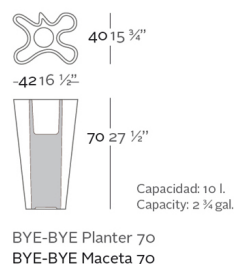

## BYE-BYE MACETEROS 42x40x70

By Harry & Camila

The artistic couple's objective with this new collection: To attain two completely different shapes. An abstract shape drawn by the upper edge and yet an overall inferior outline which appears to be geometric, although flowing from side to side, but never seeming to join, something that catches our interest. An ordinary vertical outline holds the object within its own identity. Its overall stretched cartoon-like appearance symbolizes journeys through space at light-speed. The fascination of BYE-BYE is contained in its contrast of a simultaneous unity, yet inner conflict.

#### Weight

6 Kg