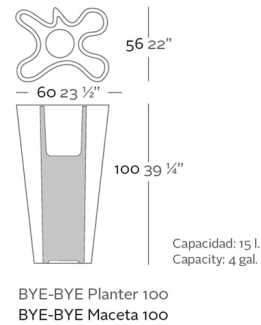

Finishes

SELF-WATERING

Ref. 58004R

Self-watering system included in all planters except those with basic finish

BASIC

Ref. 58004A

Matt Polyethylene

LACQUERED

Ref. 58004F

Lacquered Polyethylene

LIGHT

Ref. 58004W

Translucent white Matt Polyethylene. Includes white light either with CFL bulb or white LED

RGB LED

Ref. 58004L

Translucent white matt Polyethylene. Includes LED light operated by remote control. Colors can be selected or changed automatically (White, red, green, blue, light blue, pink and yellow).

RGB LED DMX

Ref. 58004D

Translucent white matt Polyethylene. Includes LED light operated by DMX512 wireless, allowing the connexion to light control systems (XLR), Wi-Fi routers, home automation, etc.

RGB LED BATTERY

Ref. 58004Y

Translucent white matt Polyethylene. Includes cordless LED light with rechargeable batteries, operated by remote control.