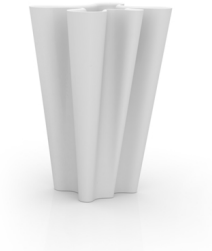

## BYE-BYE MACETEROS 60x56x100

By Harry & Camila

The artistic couple's objective with this new collection: To attain two completely different shapes. An abstract shape drawn by the upper edge and yet an overall inferior outline which appears to be geometric, although flowing from side to side, but never seeming to join, something that catches our interest. An ordinary vertical outline holds the object within its own identity. Its overall stretched cartoon-like appearance symbolizes journeys through space at light-speed. The fascination of BYE-BYE is contained in its contrast of a simultaneous unity, yet inner conflict.