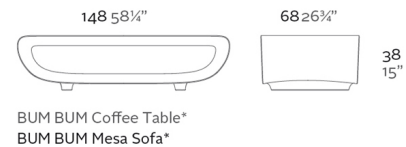

RGB LED BATTERY

Ref. 65007Y

Matt polyethylene. Includes cordless RGB LED ambient light with