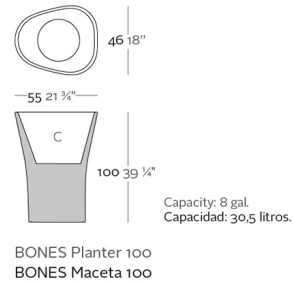

VONDOM

BONES MACETEROS 46x55x100

By Ludovica + Roberto Palomba

Bones is elegant by its slimness but at the same time strong by its conception. Its generous volume is alleviated for a subtle edge that makes it light. By the level of engineering Bones is fantastic, an invisible internal structure provides the necessary strength transmitting the weight from the base of the container to the base of the flowerpot for achieve to support the weight of any plant or tree. Bones is manufactured in resin of PE by means of the rotational molding technique and is available with multiples finished made in VONDOM.

See online: <http://www.vondom.com/products/57003A>

Features

Description

Pot made of polyethylene resin by rotational moulding. 100% Recyclable. Item suitable for indoor and outdoor use. Available in different finishes.

Weight

8.5 Kg

Finishes

SELF-WATERING

Ref. 57003R

Self-watering system included in all planters except those with basic finish

BASIC

Ref. 57003A

Matt Polyethylene

LACQUERED

Ref. 57003F

Lacquered Polyethylene

LIGHT

Ref. 57003W

Translucent white Matt Polyethylene. Includes white light either with CFL bulb or white LED

RGB LED

Ref. 57003L

Translucent white matt Polyethylene. Includes LED light operated by remote control. Colors can be selected or changed automatically (White, red, green, blue, light blue, pink and yellow).

RGB LED DMX

Ref. 57003D

Translucent white matt Polyethylene. Includes LED light operated by DMX512 wireless, allowing the connexion to light control systems (XLR), Wi-Fi routers, home automation, etc.

RGB LED BATTERY

Ref. 57003Y

Translucent white matt Polyethylene. Includes cordless LED light with rechargeable batteries, operated by remote control.