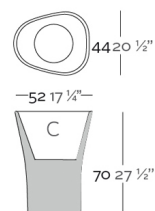

BONES Planter 70
BONES Maceta 70

Capacity: 7 1/4 gal.
Capacidad: 29 litros.

Finishes

SELF-WATERING

Ref. 57002R

Self-watering system included in all planters except those with basic finish

BASIC

Ref. 57002A

Matt Polyethylene

LACQUERED

Ref. 57002F

Lacquered Polyethylene

LIGHT

Ref. 57002W

Translucent white Matt Polyethylene. Includes white light either with CFL bulb or white LED

RGB LED

Ref. 57002L

Translucent white matt Polyethylene. Includes LED light operated by remote control. Colors can be selected or changed automatically (White, red, green, blue, light blue, pink and yellow).

RGB LED DMX

Ref. 57002D

Translucent white matt Polyethylene. Includes LED light operated by DMX512 wireless, allowing the connexion to light control systems (XLR), Wi-Fi routers, home automation, etc.

RGB LED BATTERY

Ref. 57002Y

Translucent white matt Polyethylene. Includes cordless LED light with rechargeable batteries, operated by remote control.