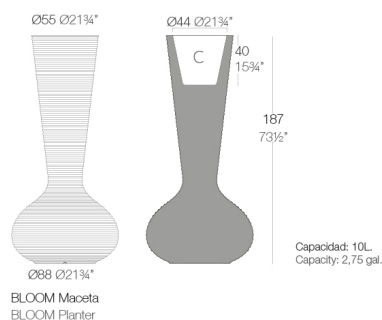

See online: <http://www.vondom.com/products/65019A>

Features

Description

Made of polyethylene resin by rotational moulding. 100% Recyclable. Item suitable for indoor and outdoor use. Available in different finishes.

Weight

35 Kg

Finishes

SELF-WATERING

Ref. 65019R

Self-watering system included in all planters except those with basic finish

BASIC

Ref. 65019A