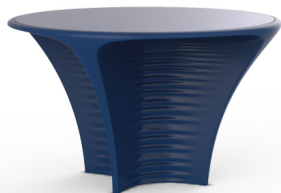

VONDOM

BIOPHILIA MESA Ø120x72

By Ross Lovegrove

The BIOPHILIA Collection explores a new avenue of design that forms a dialogue between time, shape and space. It combines the trend-setting natural design of the Sagrada Família by Antonio Gaudi, VONDOM's expertise in advanced rotational moulding technology and the ongoing line of research of digital transference into contemporary design. Taken out of craft and into the 21st century's progressive domain of polymerization and industry, BIOPHILIA is a collection that acknowledges this lineage but pushes the boundaries between material structure and shape into a new modern territory as yet unseen, diametrically opposed to modernism in its expression.

See online: <http://www.vondom.com/products/59005>

Features

Description

Made of polyethylene resin by rotational moulding. 100% Recyclable. Item suitable for indoor and outdoor use. Available in different finishes.

Weight

63.47 Kg

Finishes

BASIC

Ref. 59005G

Matt Polyethylene

LACQUERED

Ref. 59005F

Lacquered Polyethylene

LIGHT

Ref. 59005W

Translucent white Matt Polyethylene. Includes white light either with CFL bulb or white LED

BIOPHILIA Dining Table Ø120
BIOPHILIA Mesa Ø120

RGB LED

Ref. 59005LB

Translucent white matt Polyethylene. Includes LED light operated by remote control. Colors can be selected or changed automatically (White, red, green, blue, light blue, pink and yellow).