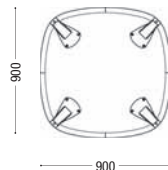

TOTAL / GESAMTBETRAG

	21031002							
	21031004							
	21031001N							
	21031001B							

Lacado / Lacquered / Laqué / Lackiert

HPL COMPACT

Roble / Oak / Chêne / Eichenholz

FENIX NTM® BLACK: FENIX negro con núcleo negro / Black FENIX with black color core / Noir FENIX avec coeur noir / FENIX schwarz mit passenden schwarz Kernlagen.

FENIX NTM® WHITE: FENIX blanco con núcleo blanco / White FENIX with White color core / Blanche FENIX avec coeur blanche / FENIX weiss mit passenden weiss Kernlagen.