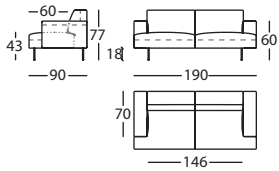

TIPTOE by Rafa García, 2015

303.11.V.2

TIPTOE SOFA 190 BR CORTO
TIPTOE SOFA 190 SHORT ARM
TIPTOE CANAPE 190 ACCOUDOIR COURT

1,06 m³ / 1 Pack. / 65,6 kg