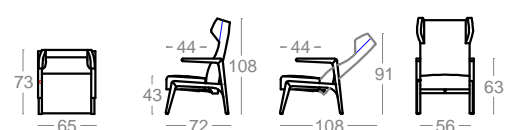

DIMENSIONS