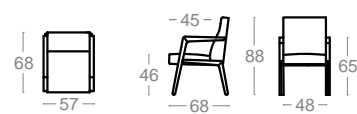

003.42.F

FEATURES

- Chair with arms
- Wooden legs and arms
- Upholstered seat and back

DIMENSIONS

003.424.F

FEATURES

- Chair with reverse arms
- Wooden legs and arms
- Upholstered seat and back

DIMENSIONS

003.52.F

FEATURES

- Lounge chair
- Wooden legs and arms
- Upholstered seat and back

DIMENSIONS

003.524.F

FEATURES

- Lounge chair with reverse arms
- Wooden legs and arms
- Upholstered seat and back

DIMENSIONS

003.631.G

FEATURES

- Wing armchair
- Wooden legs and arms
- Upholstered seat and back

DIMENSIONS

003.634.G

FEATURES

- Wing armchair with reverse arms
- Wooden legs and arms
- Upholstered seat and back

DIMENSIONS

DIMENSIONS