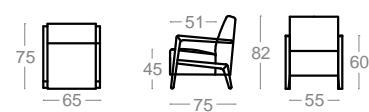

DIMENSIONS

003.621.G

FEATURES

- Armchair
- Wooden legs and arms
- Upholstered seat and back

DIMENSIONS

003.11.N

FEATURES

- 2 seater sofa
- Wooden legs and arms
- Upholstered seat and back

DIMENSIONS

003.151.F

FEATURES

- Pouf
- Wooden base
- Upholstered

DIMENSIONS

003.74.KKH

FEATURES

- Table
- Wooden structure
- Adapted for use with a wheelchair

DIMENSIONS