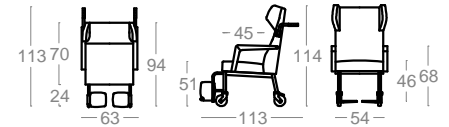

003.631.G

FEATURES

- Wing armchair
- Wooden legs and arms
- Upholstered seat and back

DIMENSIONS

003.634.G

FEATURES

- Wing armchair with reverse arms
- Wooden legs and arms
- Upholstered seat and back

DIMENSIONS

003.642.G

FEATURES

- Recliner wing armchair
- Wooden legs and arms
- Upholstered seat and back
- Reclining function with pull lever

DIMENSIONS

003.634.G.8

FEATURES

- Transfer wing armchair with wheels and footrest
- Wooden arms with steel legs
- Upholstered seat and back

DIMENSIONS

003.621.G

FEATURES

- Armchair
- Wooden legs and arms
- Upholstered seat and back

DIMENSIONS

003.11.N

FEATURES

- 2 seater sofa
- Wooden legs and arms
- Upholstered seat and back

DIMENSIONS