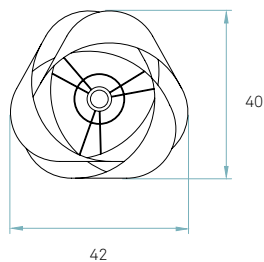

References

Certificates

Class I

220 - 250V

Wood shade colours

- 20 Ivory White
- 21 Natural Cherry
- 22 Natural Beech
- 24 Yellow
- 25 Orange
- 26 Red
- 28 Blue
- 29 Grey
- 30 Turquoise
- 31 Chocolate
- 32 Pink

Components

Metal canopy
Brushed Nickel
ø 10 cm - disc ø 14 cm

Electrical cable
Transparent
2 m drop

Box size
51 x 51 x 32 cm

Box volume
0,083 m³

Weight
Gross - 3 Kg
Net - 0,8 Kg

Recommended bulbs (Not Included)

E27

CFL Globe
1 x 23 W max.

or

LED Globe DIM
1 x 14 W max.

Energy class