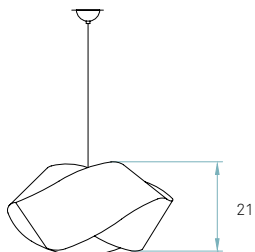

REF. NUT S 20
Nut

References

Certificates

Class I

220 - 250V

Wood shade colours

- 20 Ivory White
- 21 Natural Cherry
- 22 Natural Beech
- 24 Yellow
- 25 Orange
- 26 Red
- 28 Blue
- 29 Grey
- 30 Turquoise
- 31 Chocolate
- 32 Pink

Components

Metal canopy
Brushed Nickel
ø 10 cm - disc ø 14 cm

Electrical cable
Transparent
2 m drop

Box size
51 x 51 x 32 cm

Box volume
0,083 m³

Weight
Gross - 3 Kg
Net - 0,8 Kg

Recommended bulbs (Not Included)