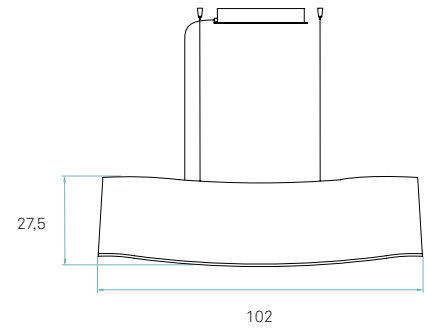

If you would like any other colour combinations please consult with our offices.

REF. NWAV S LED 28-24
New Wave

Components

Metal canopy
Brushed Nickel
34 x 11,5 x 5 cm

Electrical cable
Transparent 2 m drop

Steel cable
4 x 2 m drop

Packaging

Box size
121 x 31 x 34 cm

Box volume
0,128 m³

Weight
Gross - 6 Kg
Net - 2,8 Kg

LED
 Linear Module
2 x 5,5 W 350mA

Energy class
 A+
LED integrated

Driver
 EFORE
1 unit - Ref. RCL015-0440A
 EFORE
1 unit - Ref. RCL015-0440A
+ Bluetooth Control - CASAMBI / ELT
1 unit - Ref. CBU - ASD
Driver housed in canopy.

Details

Input Voltage	Luminous Flux *	CRI	Watt.	CCT	Lifetime (L70)
120 - 277V / 220 - 240V	760 lm	90	16 W	3000 K	40000h

* Measurements taken using Blue exterior & Yellow interior shades, Veneer Ref: 28 Blue & 24 Yellow