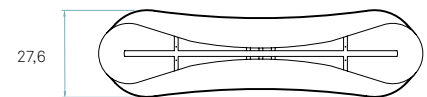

Steel cable
4 x 2 m drop

Packaging

Box size
121 x 31 x 34 cm

Box volume
0,128 m³

Weight
Gross - 6 Kg
Net - 2,8 Kg

LED
 Linear Module
2 x 5,5 W 350mA

Energy class
 A+
LED integrated

Driver
 EFORE
1 unit - Ref. RCL015-0440A
 EFORE
1 unit - Ref. RCL015-0440A
+ Bluetooth Control - CASAMBI / ELT
1 unit - Ref. CBU - ASD
Driver housed in canopy.