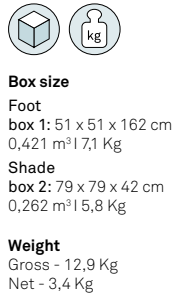

References

Awards

Certificates

Wood shade colours

REF. LK P 20  
Link

Components

Recommended bulbs (Not Included)

Energy class