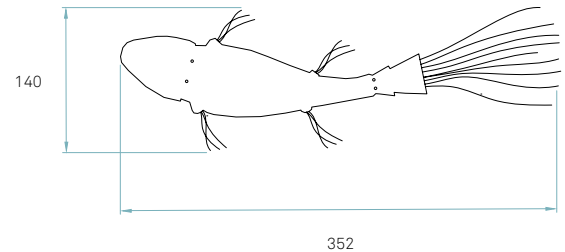

Weight: Gross - 128 Kg | Net - 23 Kg

MATERIALS & COMPONENTS

Oak & Birch Wood

Wood Veneer Diffuser

Brushed Nickel Metal Canopy:

34 × 11,5 × 5 cm - DIM0-10V & BT

56 × 16 × 6 cm - DALI

4 Steel Cables: 5 m drop

Metal Canopy
Brushed nickel
56 x 16 x 6 cm

Electrical cable
Transparent
5 m drop

Steel cable
4 x 5 m drop

Box size
Body
box 1: 229 x 80 x 92 cm
1,685 m³ | 117 Kg
Head + Tail
box 2: 166 x 107 x 188 cm
3,339 m³ | 148 Kg

Weight
Gross - 265 Kg
Net - 33 Kg

Required
Shades mount
Difficulty: *****

LED
 Linear Module
24 x 5,5 W

Energy class
 LED integrated

Driver
 MEANWELL
1 unit - Ref. NPF 90D-30
1 unit - Ref. NPF 60D-20
 MEANWELL
1 unit - Ref. NPF 90D-30
1 unit - Ref. NPF 60D-20
+
Bluetooth Control - CASAMBI / ELT
1 unit - Ref. CBU - ASD
Driver housed in canopy.