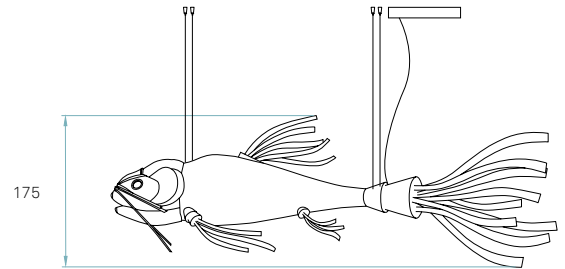

Weight: Gross - 128 Kg | Net - 23 Kg

MATERIALS & COMPONENTS

Oak & Birch Wood

Wood Veneer Diffuser

Brushed Nickel Metal Canopy:

34 × 11,5 × 5 cm - DIM0-10V & BT

56 × 16 × 6 cm - DALI

4 Steel Cables: 5 m drop

Metal Canopy
Brushed nickel
56 x 16 x 6 cm

Electrical cable
Transparent
5 m drop

Steel cable
4 x 5 m drop

Box size
Body
box 1: 229 x 80 x 92 cm
1,685 m³ | 117 Kg
Head + Tail
box 2: 166 x 107 x 188 cm
3,339 m³ | 148 Kg

Weight
Gross - 265 Kg
Net - 33 Kg

Required
Shades mount
Difficulty: *****

LED
 Linear Module
24 x 5,5 W

Energy class
 LED integrated

Driver
 MEANWELL
1 unit - Ref. NPF 90D-30
1 unit - Ref. NPF 60D-20
 MEANWELL
1 unit - Ref. NPF 90D-30
1 unit - Ref. NPF 60D-20
+
Bluetooth Control - CASAMBI / ELT
1 unit - Ref. CBU - ASD
Driver housed in canopy.