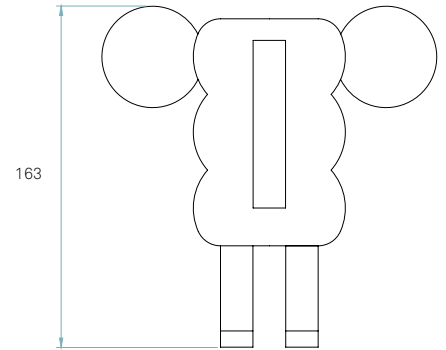

References

Certificates

Class III

Only wood shade colours are FSC® certified

Wood shade colours

- 20 Ivory White
- 22 Natural Beech

Awards

Chicago 2015

Components

Wood
Oak & Birch

Cord and plug with on/off or dimming switch
Red cloth cord 200 cm

Packaging

Box size
100 x 125 x 205 cm
Wood crated for transport

Box volume
2,563 m³

Weight
Gross - 122 Kg
Net - 67 Kg

LED
Linear Module
12 x 5,5 W 350mA

Driver
MEANWELL
1 unit - Ref. NPF 90D-36

Energy class

LED integrated

Details

Input Voltage	Luminous Flux	CRI	Watt.	CCT	Lifetime (L70)
30V	N/A	90	90 W	3000 K (20)	40000h
		80		5000 K (22)	

163

98

160