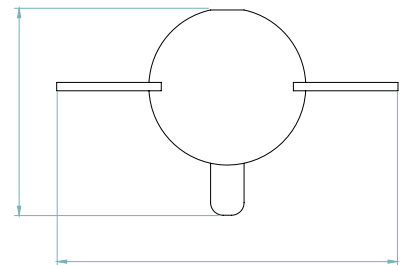

References

Certificates

Class III

Only wood shade colours are FSC® certified

Wood shade colours

- 20 Ivory White
- 22 Natural Beech

Awards

Chicago 2015

Components

Wood
Oak & Birch

Cord and plug with on/off or dimming switch
Red cloth cord 200 cm

Packaging

Box size
100 x 125 x 205 cm
Wood crated for transport

Box volume
2,563 m³

Weight
Gross - 122 Kg
Net - 67 Kg

LED
Linear Module
12 x 5,5 W 350mA

Driver
MEANWELL
1 unit - Ref. NPF 90D-36

Energy class

LED integrated

Details

Input Voltage	Luminous Flux	CRI	Watt.	CCT	Lifetime (L70)
30V	N/A	90	90 W	3000 K (20)	40000h
		80		5000 K (22)	

163

98

160