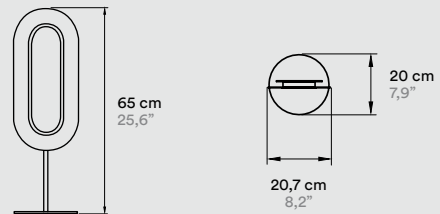

LENS M OV LED

COMPONENTS

Metal Stem & Base:

IV Matt Ivory, BK Matt Black,
BN Black Nickel, GD Gold or CO Copper

Cord and plug power supply on/off & dimming switch:

Floor: Black 185 cm 53"

Table: Black 145 cm 57"

WOOD SHADE COLORS

20 Ivory White	28 Blue
21 Natural Cherry	29 Grey
22 Natural Beech	33 Pale Rose

METALLIC FINISHES

IV Matt Ivory	BN Black Nickel
BK Matt Black	GD Gold
	CO Copper

LIGHT SOURCE

230V:

LED Integrated Dimmable (dim to warm)

Class II

120V:

LED Integrated Dimmable (dim to warm)