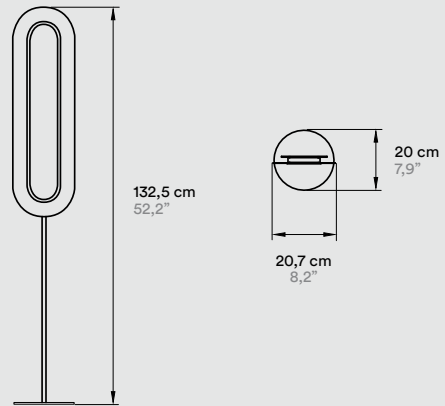

LENS P OV LED

LENS P SOV LED

LENS M CR LED

LENS M OV LED

COMPONENTS

Metal Stem & Base:

IV Matt Ivory, BK Matt Black,
BN Black Nickel, GD Gold or CO Copper

Cord and plug power supply on/off & dimming switch:

Floor: Black 185 cm 53"

Table: Black 145 cm 57"

WOOD SHADE COLORS

- | | |
|---|---|
|  20 Ivory White |  28 Blue |
|  21 Natural Cherry |  29 Grey |
|  22 Natural Beech |  33 Pale Rose |

METALLIC FINISHES