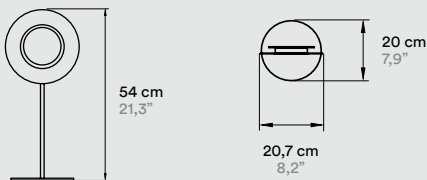

LENS M CR LED