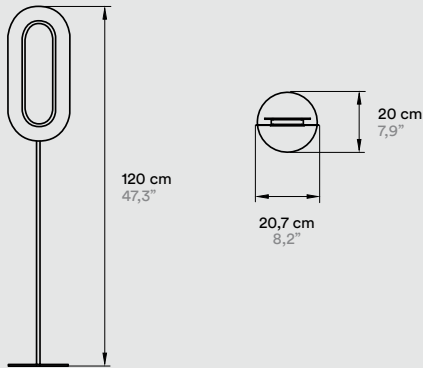

LENS P OV LED