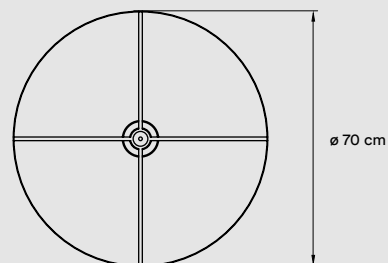

REF.

GEA SG

LIGHT SOURCE

Class I

220 - 250V

E27 Lamp Holder

Recommended Bulbs - Not Included
3 LED Spherical DIM 11 W max.
Energy Class A*

PACKAGING

Box Size: 79 x 79 x 42 cm

Box Volume: 0,262 m³

Weight: Gross - 7,9 Kg | Net - 3,2 Kg

MATERIALS & COMPONENTS

Wood Veneer Shade

Matt Satin Acrylic Diffuser

Metal Tripod in Chrome

Brushed Nickel Metal Canopy: ø 8,6 cm

Steel Cable: 2 m drop

Transparent Electrical Cable: 2 m drop

FINISHES

WOOD VENEER

	20 Ivory White		28 Blue
	21 Natural Cherry		29 Grey
	22 Natural Beech		30 Turquoise
	24 Yellow		31 Chocolate
	25 Orange		33 Pale Rose
	26 Red