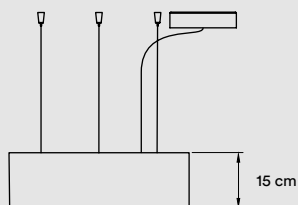

REF.

GEA SSL LED DIM0-10V
GEA SSL LED DIMDALI & DIMBT

LIGHT SOURCE

Class I

120 - 277V: Dimmable 0-10V & DALI
220-240V: Dimmable Bluetooth - BT

Driver:
CC 700mA

LED Integrated:
Led module 350mA, 690 lm/module
Energy class A*

3000K, CRI90, 25W, 50-60Hz

PACKAGING

Box Size: 61 × 61 × 34 cm

Box Volume: 0,127 m³

Weight: Gross - 8,1 Kg | Net - 4,1 Kg

MATERIALS & COMPONENTS

Wood Veneer Shade

Black or White Top Diffuser

- White Top Diffuser
Black is available if you want no upward light diffusion
- Matt Satin Acrylic Bottom Diffuser

Brushed Nickel Metal Canopy:
 $\varnothing 17,6$ cm - DIM0-10V & BT
 $\varnothing 23,6$ cm - DALI

3 Steel Cables: 2 m drop

Transparent Electrical Cable: 2 m drop

FINISHES

WOOD VENEER

	20 Ivory White		28 Blue
	21 Natural Cherry		29 Grey
	22 Natural Beech		30 Turquoise
	24 Yellow		31 Chocolate
	25 Orange		33 Pale Rose
	26 Red