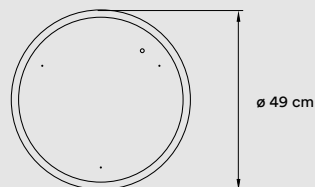

REF.

GEA SSL LED DIM0-10V
GEA SSL LED DIMDALI & DIMBT

LIGHT SOURCE

Class I

120 - 277V: Dimmable 0-10V & DALI
220-240V: Dimmable Bluetooth - BT

Driver:
CC 700mA

LED Integrated:
Led module 350mA, 690 lm/module
Energy class A*

3000K, CRI90, 25W, 50-60Hz

PACKAGING

Box Size: 61 × 61 × 34 cm

Box Volume: 0,127 m³

Weight: Gross - 8,1 Kg | Net - 4,1 Kg

MATERIALS & COMPONENTS

Wood Veneer Shade

Black or White Top Diffuser

- White Top Diffuser
Black is available if you want no upward light diffusion
- Matt Satin Acrylic Bottom Diffuser

Brushed Nickel Metal Canopy:
 $\varnothing 17,6$ cm - DIM0-10V & BT
 $\varnothing 23,6$ cm - DALI

3 Steel Cables: 2 m drop

Transparent Electrical Cable: 2 m drop

FINISHES

WOOD VENEER

	20 Ivory White		28 Blue
	21 Natural Cherry		29 Grey
	22 Natural Beech		30 Turquoise
	24 Yellow		31 Chocolate
	25 Orange		33 Pale Rose
	26 Red