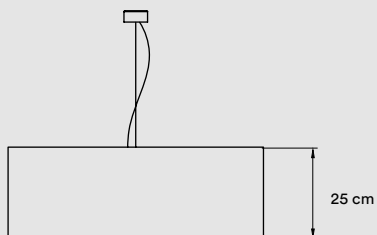

REF.

GEA SG

LIGHT SOURCE

Class I

220 - 250V

E27 Lamp Holder

Recommended Bulbs - Not Included
3 LED Spherical DIM 11 W max.
Energy Class A*

PACKAGING

Box Size: 79 x 79 x 42 cm

Box Volume: 0,262 m³

Weight: Gross - 7,9 Kg | Net - 3,2 Kg

MATERIALS & COMPONENTS

Wood Veneer Shade

Matt Satin Acrylic Diffuser

Metal Tripod in Chrome

Brushed Nickel Metal Canopy: ø 8,6 cm

Steel Cable: 2 m drop

Transparent Electrical Cable: 2 m drop

FINISHES

WOOD VENEER

	20 Ivory White		28 Blue
	21 Natural Cherry		29 Grey
	22 Natural Beech		30 Turquoise
	24 Yellow		31 Chocolate
	25 Orange		33 Pale Rose
	26 Red