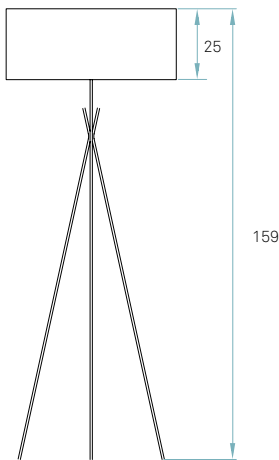

REF. COS PG 20
Cosmos

References

-  COS PG
-  COS PG DIM

Certificates

- 
- Class II 
- 220 - 250V

Wood shade colours

-  20 Ivory White
-  21 Natural Cherry
-  22 Natural Beech
-  24 Yellow
-  25 Orange
-  26 Red
-  28 Blue
-  29 Grey
-  30 Turquoise
-  31 Chocolate
-  32 Pink

Components

-  **Upper diffuser**
Matt satin acrylic
-  **Cord and plug with on/off or dimming switch**
Transparent 185 cm

-  **Stem & Base**
Brushed nickel
-  **Required**
Shade to base mount
Difficulty: *****

-  **Box size**
Foot
box 1: 51 x 51 x 162 cm
0,421 m³ | 7,2 Kg
Shade
box 2: 79 x 79 x 42 cm
0,262 m³ | 7,1 Kg
-  **Weight**
Gross - 14,3 Kg
Net - 4,6 Kg

Recommended bulbs (Not Included)

-  **E27**
-  CFL Globe
3 x 23 W max.
- or
-  LED Spherical DIM
3 x 11 W max.