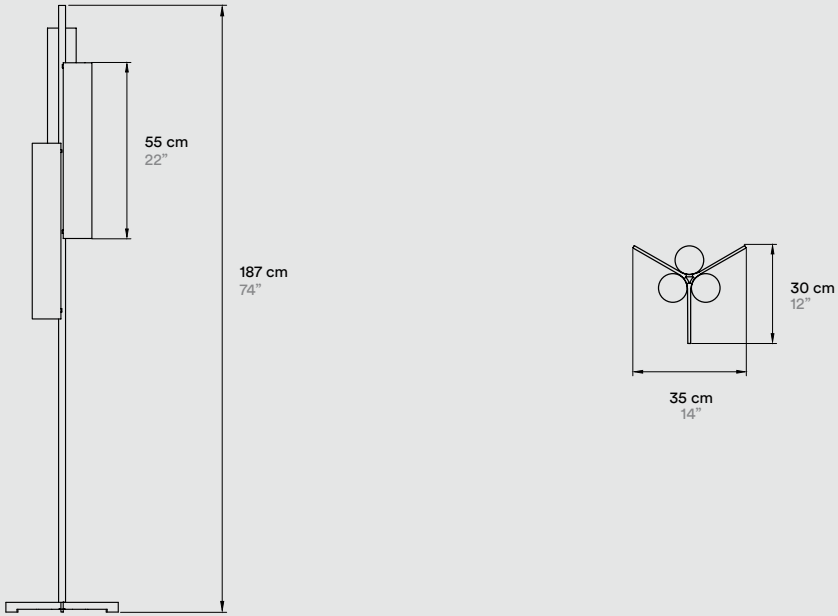

BKNT P TR LED

COMPONENTS

**Metal Stem & Base:**

IV Matt Ivory, BK Matt Black,  
BN Black Nickel, GD Gold or CO Copper

**Cord and plug power supply on/off & dimming switch:**  
Black 185 cm 53"

LIGHT SOURCE