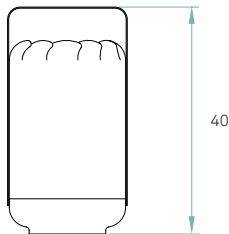

**Chou** / SMALL TALL TABLE  
by Yonoh Studio

References

Certificates

Class II

230V

Wood shade colors

- 20 Ivory White
- 21 Natural Cherry
- 22 Natural Beech
- 24 Yellow
- 25 Orange
- 26 Red
- 28 Blue
- 29 Grey
- 30 Turquoise
- 31 Chocolate

Components

**Base**  
Black laquered  
spun metal

**Cord and plug with on/off  
or dimming switch**  
Black 130 cm

Recommended bulbs (Not Included)

**E27**

**CFL Mini Globe**  
1 x 11 W max.

or

**CFL Spherical DIM**  
1 x 11 W max.