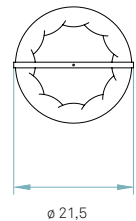

Components

-  **Base**
Black laquered spun metal

-  **Cord and plug with on/off or dimming switch**
Black 130 cm

Recommended bulbs (Not Included)

-  **E27**
-  **CFL Mini Globe**
1 x 11 W max.
- or
-  **CFL Spherical DIM**
1 x 11 W max.
- or
-  **LED Spherical DIM**
1 x 11 W max.