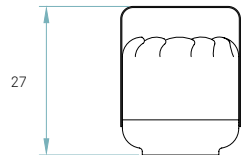

SMALL SHORT TABLE / *Chou*
by Yonoh Studio

References

-  **CHOU MPB**
-  **CHOU MPB DIM**

Certificates

- 
- Class II 
- 230V**

Wood shade colors

-  20 Ivory White
-  21 Natural Cherry
-  22 Natural Beech
-  24 Yellow
-  25 Orange
-  26 Red
-  28 Blue
-  29 Grey
-  30 Turquoise
-  31 Chocolate

Components

-  **Base**
Black laquered spun metal

-  **Cord and plug with on/off or dimming switch**
Black 130 cm

Recommended bulbs (Not Included)

-  **E27**
-  **CFL Mini Globe**
1 x 11 W max.
- or
-  **CFL Spherical DIM**
1 x 11 W max.
- or
-  **LED Spherical DIM**
1 x 11 W max.