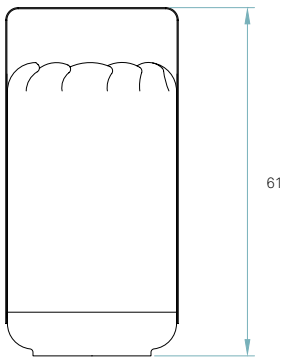

**Chou** / MEDIUM TALL TABLE  
by Yonoh Studio

References

-  **CHOU MMA**
-  **CHOU MMA DIM**

Certificates

-  **CE**
- Class II 
- 230V**

Wood shade colors

-  20 Ivory White
-  21 Natural Cherry
-  22 Natural Beech
-  24 Yellow
-  25 Orange
-  26 Red
-  28 Blue
-  29 Grey
-  30 Turquoise
-  31 Chocolate

Components

**Base**  
Black lacquered  
spun metal

**Cord and plug with on/off  
or dimming switch**  
Black 145 cm

Recommended bulbs (Not Included)

**E27**

**LED Globe**  
1 x 23 W max.

or

**LED Globe DIM**  
1 x 14 W max.