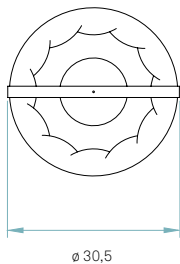

**Chou** / MEDIUM TALL TABLE  
by Yonoh Studio

References

-  **CHOU MMA**
-  **CHOU MMA DIM**

Certificates

-  **CE**
- Class II 
- 230V**

Wood shade colors

-  20 Ivory White
-  21 Natural Cherry
-  22 Natural Beech
-  24 Yellow
-  25 Orange
-  26 Red
-  28 Blue
-  29 Grey
-  30 Turquoise
-  31 Chocolate

Components

**Base**  
Black lacquered  
spun metal

**Cord and plug with on/off  
or dimming switch**  
Black 145 cm

Recommended bulbs (Not Included)

**E27**

**LED Globe**  
1 x 23 W max.

or

**LED Globe DIM**  
1 x 14 W max.