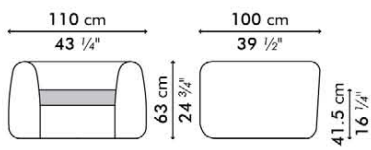

MATILDA

KENETHCOBONPUE

EASY ARMCHAIR
EASYCHAIR

🏠 rattan
⚙️ polyethylene fiber, steel

MATILDA

Easy Armchair

	INDOOR	OUTDOOR
	17 kg / 37 lbs	30.5 kg / 67 lbs
	22 kg / 49 lbs	35.5 kg / 78 lbs
	0.79 m ³	0.79 m ³
	2.10 m / 2.30 yds	

Easy Chair

	INDOOR	OUTDOOR
	12 kg / 26 lbs	24 kg / 53 lbs
	17 kg / 38 lbs	29 kg / 64 lbs
	0.58 m ³	0.58 m ³
	2.10 m / 2.30 yds	

Ottoman

	INDOOR	OUTDOOR
	7 kg / 15 lbs	15 kg / 33 lbs
	9 kg / 20 lbs	17 kg / 38 lbs
	0.24 m ³	0.24 m ³
	1.10 m / 1.20 yds	