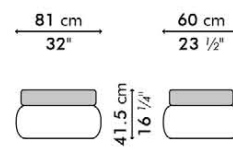

MATILDA

KENETHCOBONPUE

EASY ARMCHAIR
EASYCHAIR

🏠 rattan
⚙️ polyethylene fiber, steel

MATILDA

Easy Armchair

	INDOOR	OUTDOOR
	17 kg / 37 lbs	30.5 kg / 67 lbs
	22 kg / 49 lbs	35.5 kg / 78 lbs
	0.79 m ³	0.79 m ³
	2.10 m / 2.30 yds	

Easy Chair

	INDOOR	OUTDOOR
	12 kg / 26 lbs	24 kg / 53 lbs
	17 kg / 38 lbs	29 kg / 64 lbs
	0.58 m ³	0.58 m ³
	2.10 m / 2.30 yds	

Ottoman

	INDOOR	OUTDOOR
	7 kg / 15 lbs	15 kg / 33 lbs
	9 kg / 20 lbs	17 kg / 38 lbs
	0.24 m ³	0.24 m ³
	1.10 m / 1.20 yds	