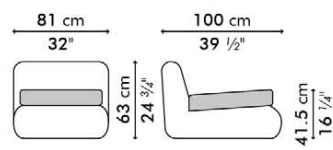

MATILDA

KENETHCOBONPUE

EASY ARMCHAIR
EASYCHAIR

🏠 rattan
⚙️ polyethylene fiber, steel

MATILDA

Easy Armchair

	INDOOR	OUTDOOR
	17 kg / 37 lbs	30.5 kg / 67 lbs
	22 kg / 49 lbs	35.5 kg / 78 lbs
	0.79 m ³	0.79 m ³
	2.10 m / 2.30 yds	

Easy Chair

	INDOOR	OUTDOOR
	12 kg / 26 lbs	24 kg / 53 lbs
	17 kg / 38 lbs	29 kg / 64 lbs
	0.58 m ³	0.58 m ³
	2.10 m / 2.30 yds	

Ottoman

	INDOOR	OUTDOOR
	7 kg / 15 lbs	15 kg / 33 lbs
	9 kg / 20 lbs	17 kg / 38 lbs
	0.24 m ³	0.24 m ³
	1.10 m / 1.20 yds	