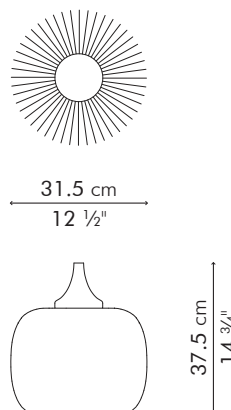

HANGING LAMP, medium

INDOOR

1.5 kg / 3 lbs

3 kg / 7 lbs

0.065 m³

Surface mounted pre-wired lamp
E26 / E27
110V - 240V

INDOOR powder-coated steel, fiber-reinforced polymer

Brass

LWH-BS-1214

Copper

LWH-CP-1214