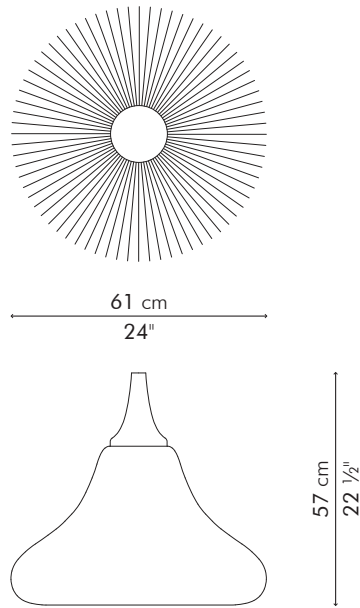

## HANGING LAMP, large

INDOOR

 2.5 kg / 6 lbs

 6 kg / 13 lb

 0.298 m<sup>3</sup>

Surface mounted pre-wired lamp  
E26 / E27  
110V - 240V

INDOOR powder-coated steel, fiber-reinforced polymer

Brass

## HANGING LAMP, small

40.5 cm  
16"

27.5 cm  
10 3/4"

INDOOR

 1.5 kg / 3 lbs

 3 kg / 7 lbs

 0.070 m<sup>3</sup>

Surface mounted pre-wired lamp