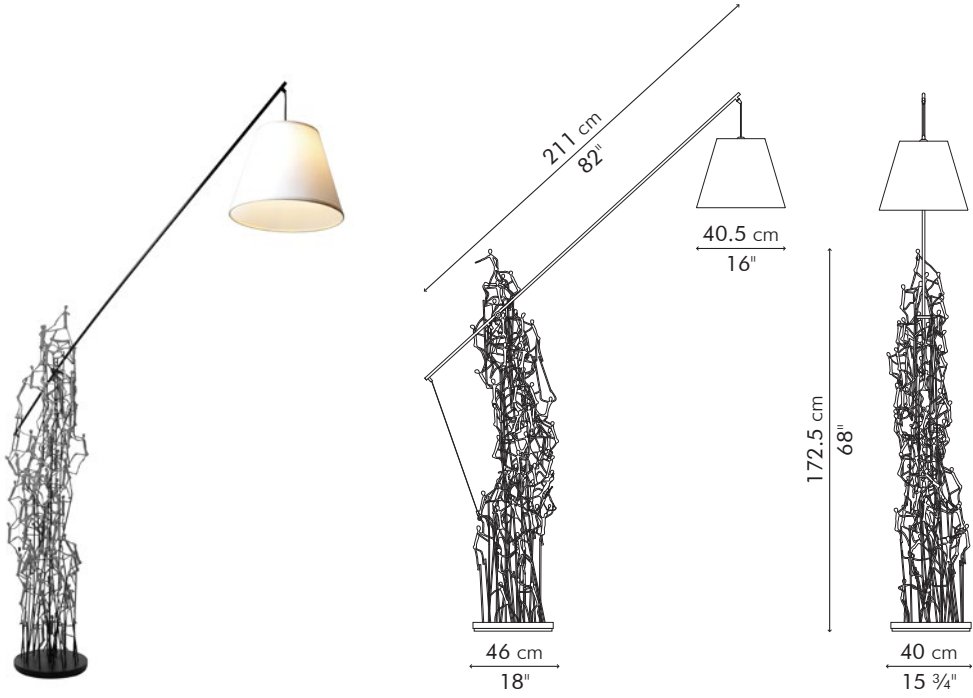

LITTLE PEOPLE

BOOM TOWN FLOOR LAMP

INDOOR

-  15.5 kg / 14 lbs
-  21 kg / 39 lbs
-  base: 0.36 m³
boom: 0.02 m³
shade: 0.06 m³
-  3 boxes
- Portable pre-wired lamp
E26 / E27
110V - 240V

INDOOR Salago fiber, powder coated steel, stainless steel, Mylar

BOOM TOWN TABLE LAMP

INDOOR

-  1 kg / 2 lbs
-  2 kg / 4 lbs
-  0.04 m³
- Portable pre-wired lamp
E14 / G9
110V - 240V

INDOOR Salago fiber, powder coated steel, stainless steel, Mylar

LTLPB-S-0816

Silver

LTLPB-B-8468