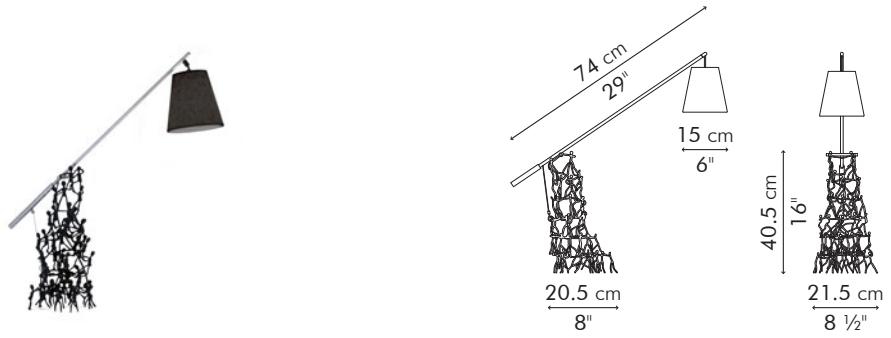

LITTLE PEOPLE

BOOM TOWN FLOOR LAMP

INDOOR

-  15.5 kg / 14 lbs
-  21 kg / 39 lbs
-  base: 0.36 m³
boom: 0.02 m³
shade: 0.06 m³
-  3 boxes
- Portable pre-wired lamp
E26 / E27
110V - 240V

INDOOR Salago fiber, powder coated steel, stainless steel, Mylar

LLPB-S-8468

Silver

LLPB-B-8468

Black

LLPB-BR-8468

Bronze

LLPB-Y-8468

Yellow

BOOM TOWN TABLE LAMP

INDOOR

-  1 kg / 2 lbs
-  2 kg / 4 lbs
-  0.04 m³
- Portable pre-wired lamp
E14 / G9
110V - 240V

INDOOR Salago fiber, powder coated steel, stainless steel, Mylar

LTLPB-S-0816

Silver

LTLPB-B-8468