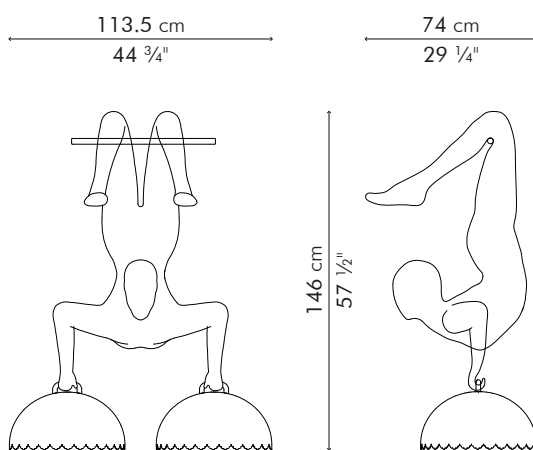

TRAPEZE

INDOOR

 7 kg / 15 lbs

 15 kg / 33 lbs

 0.80 m³

Surface mounting pre-wired lamp

E26 / E27

110V 60Hz / 240V 50Hz