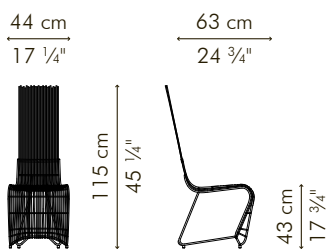

SIDE CHAIR

🏠 rattan, nylon, steel

⚙️ pvc, nylon, steel

SIDE CHAIR

INDOOR

OUTDOOR

 6 kg / 13 lbs

8 kg / 18 lbs

 15.5 kg / 34 lbs

40.5 kg / 89 lbs

 0.36 m³

0.33 m³

 2

 0.55 m / 0.60 yds

INDOOR rattan, nylon, steel

SCYD-BR-1745-UF