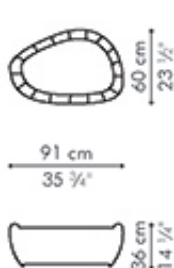

COFFEE TABLE
END TABLE

🏠 rattan, nylon, steel

⚙️ polyethylene, nylon, steel

YODA

Coffee Tables

Standard glass size:

LARGE 62.5 cm D x 95 cm W x 10 mm thickness
(24 1/2" D x 37 1/2" W x 3/8"), frosted, swiped edge

MEDIUM 43 cm D x 74.5 cm W x 10 mm thickness
(17" D x 29 1/4" W x 3/8"), frosted, swiped edge

large

medium

	INDOOR	OUTDOOR	GLASS
LARGE	10.5 kg / 23 lbs	14 kg / 31 lbs	11 kg / 24 lbs
MEDIUM	9.5 kg / 21 lbs	10 kg / 22 lbs	6 kg / 13 lbs
LARGE	13 kg / 29 lbs	16.5 kg / 36 lbs	39 kg / 86 lbs
MEDIUM	12 kg / 26 lbs	12.5 kg / 28 lbs	27 kg / 60 lbs
LARGE	0.47 m ³	0.44 m ³	0.14 m ³
MEDIUM	0.24 m ³	0.22 m ³	0.09 m ³

End Table

Standard glass size:

45.5 cm D x 28 cm W x 6 mm thickness
(18" D x 11" W x 1/4"), frosted, swiped edge

	INDOOR	OUTDOOR	GLASS
LARGE	7 kg / 15 lbs	9 kg / 20 lbs	2 kg / 4 lbs
MEDIUM	9 kg / 20 lbs	10.5 kg / 23 lbs	16 kg / 35 lbs
LARGE	0.17 m ³	0.13 m ³	0.04 m ³