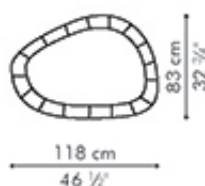

COFFEE TABLE
END TABLE

🏠 rattan, nylon, steel

⚙️ polyethylene, nylon, steel

YODA

Coffee Tables

Standard glass size:

LARGE 62.5 cm D x 95 cm W x 10 mm thickness
(24 1/2" D x 37 1/2" W x 3/8"), frosted, swiped edge

MEDIUM 43 cm D x 74.5 cm W x 10 mm thickness
(17" D x 29 1/4" W x 3/8"), frosted, swiped edge

large

medium

	INDOOR	OUTDOOR	GLASS
LARGE	10.5 kg / 23 lbs	14 kg / 31 lbs	11 kg / 24 lbs
MEDIUM	9.5 kg / 21 lbs	10 kg / 22 lbs	6 kg / 13 lbs
LARGE	13 kg / 29 lbs	16.5 kg / 36 lbs	39 kg / 86 lbs
MEDIUM	12 kg / 26 lbs	12.5 kg / 28 lbs	27 kg / 60 lbs
LARGE	0.47 m ³	0.44 m ³	0.14 m ³
MEDIUM	0.24 m ³	0.22 m ³	0.09 m ³

End Table

Standard glass size:

45.5 cm D x 28 cm W x 6 mm thickness
(18" D x 11" W x 1/4"), frosted, swiped edge

	INDOOR	OUTDOOR	GLASS
LARGE	7 kg / 15 lbs	9 kg / 20 lbs	2 kg / 4 lbs
MEDIUM	9 kg / 20 lbs	10.5 kg / 23 lbs	16 kg / 35 lbs
LARGE	0.17 m ³	0.13 m ³	0.04 m ³