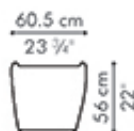

COFFEE TABLE
END TABLE

🏠 rattan, nylon, steel

⚙️ polyethylene, nylon, steel

YODA

Coffee Tables

Standard glass size:

LARGE 62.5 cm D x 95 cm W x 10 mm thickness
(24 1/2" D x 37 1/2" W x 3/8"), frosted, swiped edge

MEDIUM 43 cm D x 74.5 cm W x 10 mm thickness
(17" D x 29 1/4" W x 3/8"), frosted, swiped edge

large

medium

	INDOOR	OUTDOOR	GLASS
LARGE	10.5 kg / 23 lbs	14 kg / 31 lbs	11 kg / 24 lbs
MEDIUM	9.5 kg / 21 lbs	10 kg / 22 lbs	6 kg / 13 lbs
LARGE	13 kg / 29 lbs	16.5 kg / 36 lbs	39 kg / 86 lbs
MEDIUM	12 kg / 26 lbs	12.5 kg / 28 lbs	27 kg / 60 lbs
LARGE	0.47 m ³	0.44 m ³	0.14 m ³
MEDIUM	0.24 m ³	0.22 m ³	0.09 m ³

End Table

Standard glass size:

45.5 cm D x 28 cm W x 6 mm thickness
(18" D x 11" W x 1/4"), frosted, swiped edge

	INDOOR	OUTDOOR	GLASS
LARGE	7 kg / 15 lbs	9 kg / 20 lbs	2 kg / 4 lbs
MEDIUM	9 kg / 20 lbs	10.5 kg / 23 lbs	16 kg / 35 lbs
LARGE	0.17 m ³	0.13 m ³	0.04 m ³