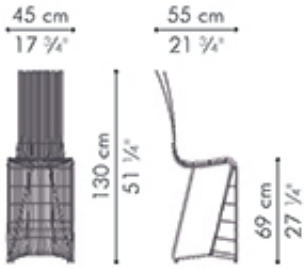

YODA
KENETHCOBONPUE

BARSTOOL

🏠 rattan, nylon, steel

⚙️ pvc, nylon, steel

YODA

Barstool

	INDOOR	OUTDOOR
	8.5 kg / 19 lbs	9 kg / 20 lbs
	0.38 m ³	0.38 m ³

INDOOR rattan, nylon, steel