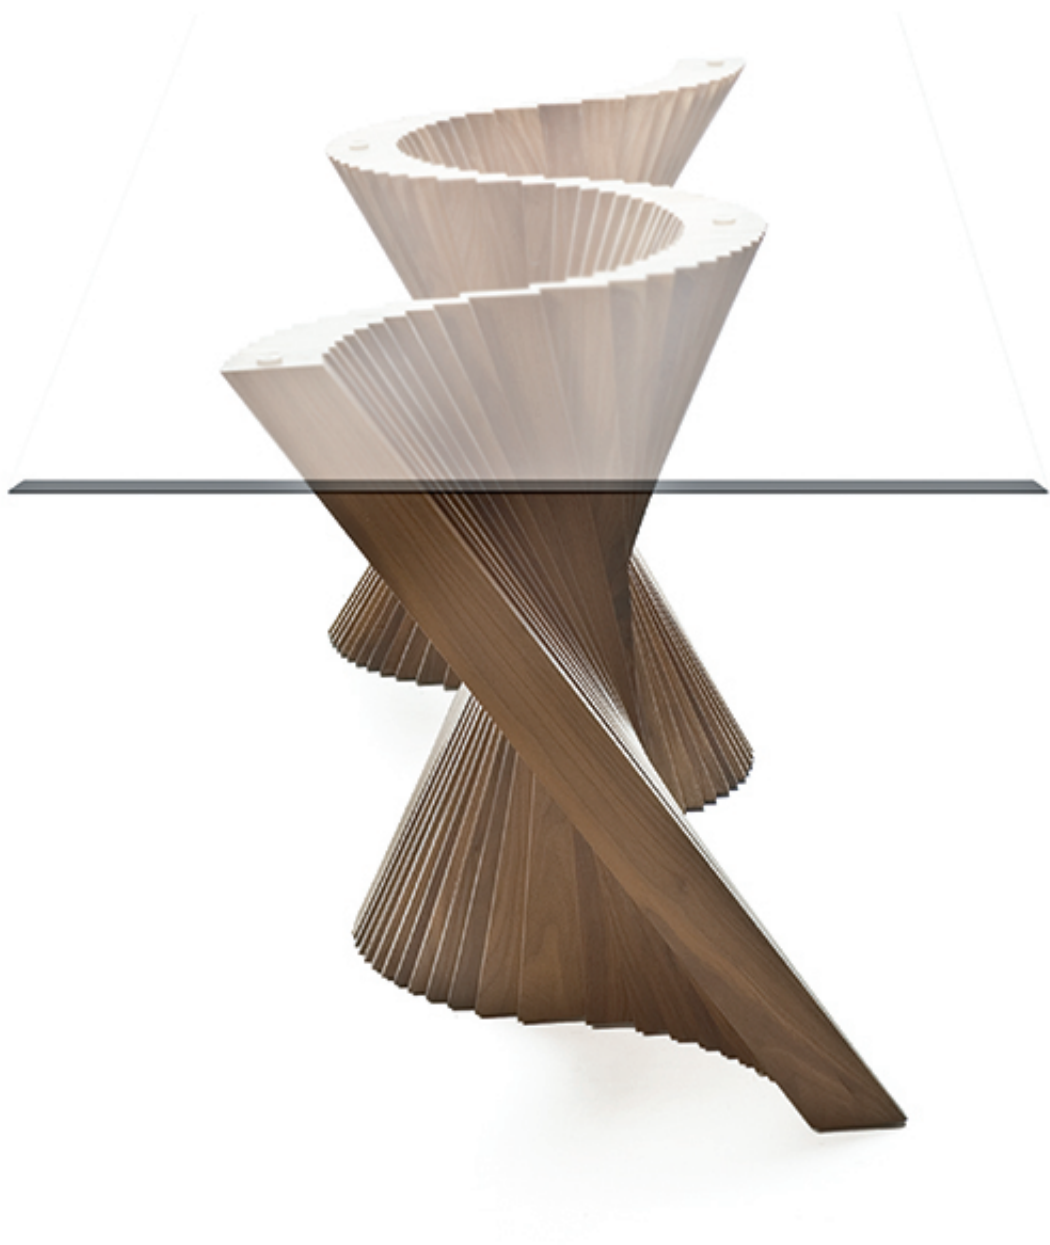

# WAVE

**KENETHCOBONPUE**

DINING TABLE

🏠 ash or maple or walnut

## WAVE

Dining Table, rectangular large  
12 seater

Standard glass size:  
110 cm D x 300 cm W x 12 mm thickness  
(43 1/2" D x 118" W x 1/2"), pencil edge

		GLASS
	84 kg / 185 lbs	93.5 kg / 206 lbs
	126 kg / 278 lbs	137 kg / 302 lbs
	1.48 m <sup>3</sup>	0.64 m <sup>3</sup>

Dining Table, rectangular medium  
8 seater

Standard glass size:  
100 cm D x 200 cm W x 12 mm thickness  
(39 1/2" D x 78 3/4" W x 1/2"), pencil edge

		GLASS
	52.5 kg / 116 lbs	56.5 kg / 125 lbs
	82 kg / 181 lbs	92.5 kg / 204 lbs
	0.91 m <sup>3</sup>	0.40 m <sup>3</sup>

Dining Table, rectangular small  
6 seater

Standard glass size:  
80 cm D x 160 cm W x 12 mm thickness  
(31 1/2" D x 63" W x 1/2"), pencil edge

		GLASS
	40 kg / 88 lbs	36 kg / 79 lbs
	72 kg / 159 lbs	64 kg / 141 lbs
	0.41 m <sup>3</sup>	0.27 m <sup>3</sup>