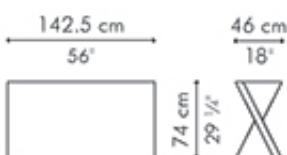

## WAVE

Dining Table, rectangular large  
12 seater

Standard glass size:  
110 cm D x 300 cm W x 12 mm thickness  
(43 1/2" D x 118" W x 1/2"), pencil edge

		GLASS
	84 kg / 185 lbs	93.5 kg / 206 lbs
	126 kg / 278 lbs	137 kg / 302 lbs
	1.48 m <sup>3</sup>	0.64 m <sup>3</sup>

Dining Table, rectangular medium  
8 seater

Standard glass size:  
100 cm D x 200 cm W x 12 mm thickness  
(39 1/2" D x 78 3/4" W x 1/2"), pencil edge

		GLASS
	52.5 kg / 116 lbs	56.5 kg / 125 lbs
	82 kg / 181 lbs	92.5 kg / 204 lbs
	0.91 m <sup>3</sup>	0.40 m <sup>3</sup>

Dining Table, rectangular small  
6 seater

Standard glass size:  
80 cm D x 160 cm W x 12 mm thickness  
(31 1/2" D x 63" W x 1/2"), pencil edge

		GLASS
	40 kg / 88 lbs	36 kg / 79 lbs
	72 kg / 159 lbs	64 kg / 141 lbs
	0.41 m <sup>3</sup>	0.27 m <sup>3</sup>