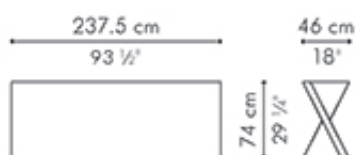

## WAVE

Dining Table, rectangular large  
12 seater

Standard glass size:  
110 cm D x 300 cm W x 12 mm thickness  
(43 1/2" D x 118" W x 1/2"), pencil edge

		GLASS
	84 kg / 185 lbs	93.5 kg / 206 lbs
	126 kg / 278 lbs	137 kg / 302 lbs
	1.48 m <sup>3</sup>	0.64 m <sup>3</sup>

Dining Table, rectangular medium  
8 seater

Standard glass size:  
100 cm D x 200 cm W x 12 mm thickness  
(39 1/2" D x 78 3/4" W x 1/2"), pencil edge

		GLASS
	52.5 kg / 116 lbs	56.5 kg / 125 lbs
	82 kg / 181 lbs	92.5 kg / 204 lbs
	0.91 m <sup>3</sup>	0.40 m <sup>3</sup>

Dining Table, rectangular small  
6 seater

Standard glass size:  
80 cm D x 160 cm W x 12 mm thickness  
(31 1/2" D x 63" W x 1/2"), pencil edge

		GLASS
	40 kg / 88 lbs	36 kg / 79 lbs
	72 kg / 159 lbs	64 kg / 141 lbs
	0.41 m <sup>3</sup>	0.27 m <sup>3</sup>