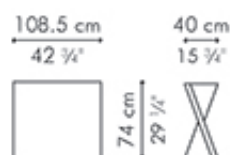

## WAVE

Dining Table, rectangular large  
12 seater

Standard glass size:  
110 cm D x 300 cm W x 12 mm thickness  
(43 1/2" D x 118" W x 1/2"), pencil edge

		GLASS
	84 kg / 185 lbs	93.5 kg / 206 lbs
	126 kg / 278 lbs	137 kg / 302 lbs
	1.48 m <sup>3</sup>	0.64 m <sup>3</sup>

Dining Table, rectangular medium  
8 seater

Standard glass size:  
100 cm D x 200 cm W x 12 mm thickness  
(39 1/2" D x 78 3/4" W x 1/2"), pencil edge

		GLASS
	52.5 kg / 116 lbs	56.5 kg / 125 lbs
	82 kg / 181 lbs	92.5 kg / 204 lbs
	0.91 m <sup>3</sup>	0.40 m <sup>3</sup>

Dining Table, rectangular small  
6 seater

Standard glass size:  
80 cm D x 160 cm W x 12 mm thickness  
(31 1/2" D x 63" W x 1/2"), pencil edge

		GLASS
	40 kg / 88 lbs	36 kg / 79 lbs
	72 kg / 159 lbs	64 kg / 141 lbs
	0.41 m <sup>3</sup>	0.27 m <sup>3</sup>