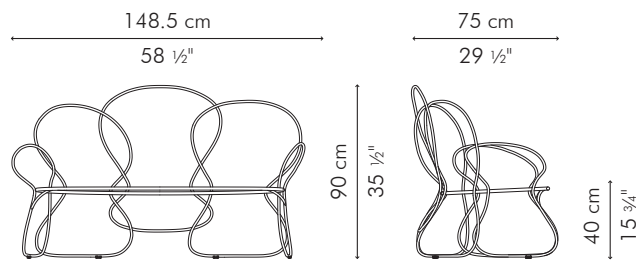

TRAME

KENETHCOBONPUE

EASY ARMCHAIR
LOVESEAT

designed by Federica Capitani

⚙ polyethylene, nylon, steel

EASY ARMCHAIR

OUTDOOR

-  11 kg / 24 lbs
-  17 kg / 37.5 lbs
-  0.59 m³
-  0.75 m / 0.85 yds

OUTDOOR polyethylene, nylon, steel

CAETM-AV-2734OD-UF

Macaw

CAETM-FB-2734OD-UF

Sunbrella Glacier

CAETM-MCSM-2734OD-UF

Macaw

CAETM-PG-2734OD-UF

Sunbrella Taupe

LOVESEAT

OUTDOOR

-  19 kg / 42 lbs
-  29.5 kg / 65 lbs
-  1.07 m³
-  1.50 m / 1.65 yds

OUTDOOR polyethylene, nylon, steel

LSTM-MCSM-5835OD-UF1

 Macaw

LSTM-MCSM-5835OD-UF2