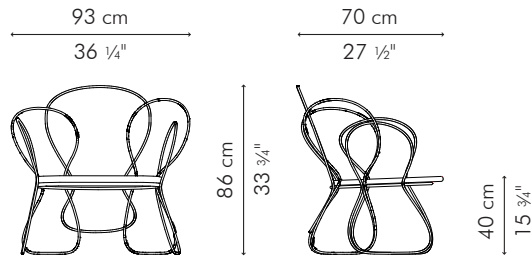

TRAME

KENETHCOBONPUE

EASY ARMCHAIR
LOVESEAT

designed by Federica Capitani

⚙ polyethylene, nylon, steel

EASY ARMCHAIR

OUTDOOR

-  11 kg / 24 lbs
-  17 kg / 37.5 lbs
-  0.59 m³
-  0.75 m / 0.85 yds

Sunbrella Taupe

LOVESEAT

OUTDOOR

-  19 kg / 42 lbs
-  29.5 kg / 65 lbs
-  1.07 m³
-  1.50 m / 1.65 yds

OUTDOOR polyethylene, nylon, steel

LSTM-MCSM-5835OD-UF1

 Macaw

LSTM-MCSM-5835OD-UF2