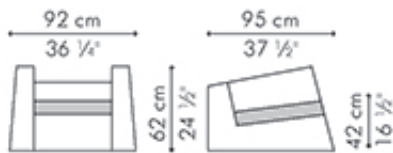

# TILT!

**KENNETH COBONPUE**

EASY ARMCHAIR  
LOVESEAT

🏠 maple or walnut

**TILT!**  
Easy Armchair

-  19 kg / 42 lbs
-  23.5 kg / 52 lbs
-  0.60 m<sup>3</sup>
-  1.90 m / 2.10 yds

Loveseat

-  30 kg / 66 lbs
-  39.5 kg / 87 lbs
-  0.98 m<sup>3</sup>
-  4.00 m / 4.45 yds