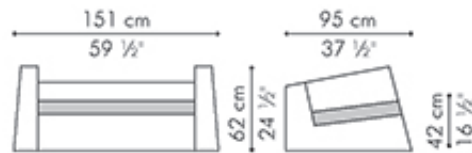

# TILT!

**KENNETH COBONPUE**

EASY ARMCHAIR  
LOVESEAT

🏠 maple or walnut

**TILT!**  
Easy Armchair

-  19 kg / 42 lbs
-  23.5 kg / 52 lbs
-  0.60 m<sup>3</sup>
-  1.90 m / 2.10 yds

Loveseat

-  30 kg / 66 lbs
-  39.5 kg / 87 lbs
-  0.98 m<sup>3</sup>
-  4.00 m / 4.45 yds