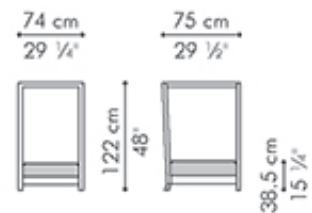

1.10 m³

SEAT 4.50 m / 5.00 yds
 PILLOWS 4 pcs 56 x 56 cm / 22" x 22"
 2.60 m / 2.80 yds
 3 pcs 49 x 33 cm / 19" x 13"
 1.20 m / 1.30 yds

Loveseat, high back

43 kg / 95 lbs

49 kg / 108 lbs

0.79 m³

SEAT 3.30 m / 3.65 yds
 PILLOWS 3 pcs 56 x 56 cm / 22" x 22"
 1.95 m / 2.10 yds
 2 pcs 49 x 33 cm / 19" x 13"
 1.20 m / 1.30 yds

Easy Armchair, high back

32.5 kg / 72 lbs

35.5 kg / 78 lbs

0.38 m³

SEAT 1.50 m / 1.65 yds
 PILLOWS 1 pc 56 x 56 cm / 22" x 22"
 0.65 m / 0.70 yds
 1 pc 49 x 33 cm / 19" x 13"
 0.60 m / 0.65 yds

INDOOR abaca, rattan, maple or lampakanai, rattan, walnut