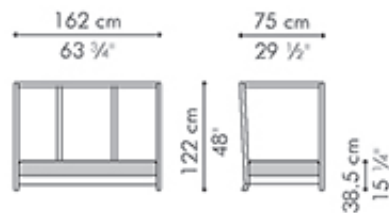

SUZY WONG

KENETHCOBONPUE

EASY ARMCHAIR, HIGH BACK
LOVESEAT, HIGH BACK
SOFA, HIGH BACK

🏠 abaca, rattan, maple or
lampakanai, rattan, walnut

SUZY WONG

Sofa, high back

56 kg / 123 lbs

64 kg / 141 lbs

1.10 m³

SEAT 4.50 m / 5.00 yds
 PILLOWS 4 pcs 56 x 56 cm / 22" x 22"
 2.60 m / 2.80 yds
 3 pcs 49 x 33 cm / 19" x 13"
 1.20 m / 1.30 yds

Loveseat, high back

43 kg / 95 lbs

49 kg / 108 lbs

0.79 m³

SEAT 3.30 m / 3.65 yds
 PILLOWS 3 pcs 56 x 56 cm / 22" x 22"
 1.95 m / 2.10 yds
 2 pcs 49 x 33 cm / 19" x 13"
 1.20 m / 1.30 yds

Easy Armchair, high back

32.5 kg / 72 lbs

35.5 kg / 78 lbs

0.38 m³

SEAT 1.50 m / 1.65 yds
 PILLOWS 1 pc 56 x 56 cm / 22" x 22"
 0.65 m / 0.70 yds
 1 pc 49 x 33 cm / 19" x 13"
 0.60 m / 0.65 yds

INDOOR abaca, rattan, maple or lampakanai, rattan, walnut