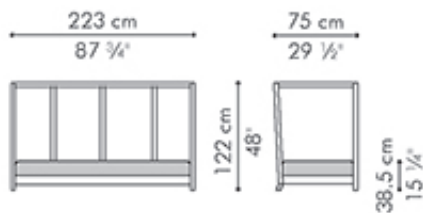

SUZY WONG

KENETHCOBONPUE

EASY ARMCHAIR, HIGH BACK
LOVESEAT, HIGH BACK
SOFA, HIGH BACK

🏠 abaca, rattan, maple or
lampakanai, rattan, walnut

SUZY WONG

Sofa, high back

56 kg / 123 lbs

64 kg / 141 lbs

1.10 m³

SEAT 4.50 m / 5.00 yds
 PILLOWS 4 pcs 56 x 56 cm / 22" x 22"
 2.60 m / 2.80 yds
 3 pcs 49 x 33 cm / 19" x 13"
 1.20 m / 1.30 yds

Loveseat, high back

43 kg / 95 lbs

49 kg / 108 lbs

0.79 m³

SEAT 3.30 m / 3.65 yds
 PILLOWS 3 pcs 56 x 56 cm / 22" x 22"
 1.95 m / 2.10 yds
 2 pcs 49 x 33 cm / 19" x 13"
 1.20 m / 1.30 yds

Easy Armchair, high back

32.5 kg / 72 lbs

35.5 kg / 78 lbs

0.38 m³

SEAT 1.50 m / 1.65 yds
 PILLOWS 1 pc 56 x 56 cm / 22" x 22"
 0.65 m / 0.70 yds
 1 pc 49 x 33 cm / 19" x 13"
 0.60 m / 0.65 yds

INDOOR abaca, rattan, maple or lampakanai, rattan, walnut