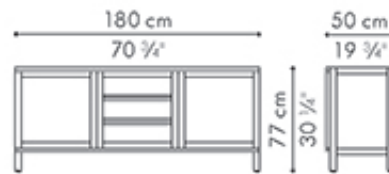

# SUZY WONG Cabinet

Interior

 41 kg / 90 lbs

 48.5 kg / 107 lbs

 1.05 m<sup>3</sup>

# Buffet Cabinet

Interior

 42 kg / 93 lbs

 49 kg / 108 lbs

 0.88 m<sup>3</sup>

**INDOOR** abaca, rattan, maple or lampakanai, rattan, walnut

natural walnut

dark brown