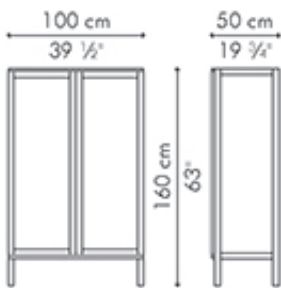

# SUZY WONG Cabinet

Interior

 41 kg / 90 lbs

 48.5 kg / 107 lbs

 1.05 m<sup>3</sup>

# Buffet Cabinet

Interior

 42 kg / 93 lbs

 49 kg / 108 lbs

 0.88 m<sup>3</sup>

**INDOOR** abaca, rattan, maple or lampakanai, rattan, walnut

natural walnut

dark brown