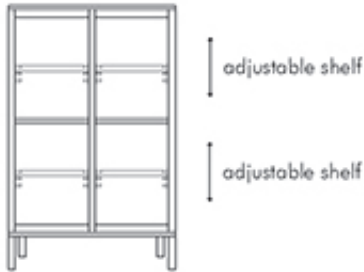

# SUZY WONG Cabinet

Interior

 41 kg / 90 lbs

 48.5 kg / 107 lbs

 1.05 m<sup>3</sup>