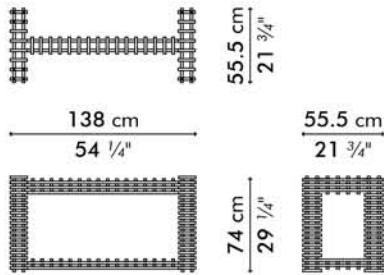

RETASO

KENETHCOBONPUE

DINING TABLE

🏠 lauan or walnut

RETASO

Dining Table, rectangular
6 seater

Standard glass size:
200 cm W x 110 cm D x 10 mm thickness
(78 3/4" W x 43 1/4" D x 3/8"), pencil edge

	INDOOR	GLASS
	23 kg / 51 lbs	51.5 kg / 114 lbs
	27 kg / 60 lbs	90.5 kg / 200 lbs
	0.70 m ³	0.43 m ³

Dining Table, square
4 seater

Standard glass size:
106.5 cm Ø x 10 mm thickness
(42" Ø x 3/8"), pencil edge

	INDOOR	GLASS
	15 kg / 33 lbs	23.5 kg / 52 lbs
	18.5 kg / 41 lbs	53.5 kg / 118 lbs
	0.30 m ³	0.24 m ³