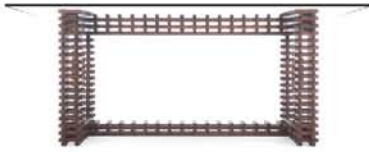

RETASO

KENETHCOBONPUE

DINING TABLE

🏠 lauan or walnut

RETASO

Dining Table, rectangular
6 seater

Standard glass size:
200 cm W x 110 cm D x 10 mm thickness
(78 3/4" W x 43 1/4" D x 3/8"), pencil edge

	INDOOR	GLASS
	23 kg / 51 lbs	51.5 kg / 114 lbs
	27 kg / 60 lbs	90.5 kg / 200 lbs
	0.70 m ³	0.43 m ³

Dining Table, square
4 seater

Standard glass size:
106.5 cm Ø x 10 mm thickness
(42" Ø x 3/8"), pencil edge

	INDOOR	GLASS
	15 kg / 33 lbs	23.5 kg / 52 lbs
	18.5 kg / 41 lbs	53.5 kg / 118 lbs
	0.30 m ³	0.24 m ³