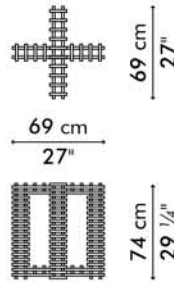

RETASO

KENETHCOBONPUE

DINING TABLE

🏠 lauan or walnut

RETASO

Dining Table, rectangular
6 seater

Standard glass size:
200 cm W x 110 cm D x 10 mm thickness
(78 3/4" W x 43 1/4" D x 3/8"), pencil edge

	INDOOR	GLASS
	23 kg / 51 lbs	51.5 kg / 114 lbs
	27 kg / 60 lbs	90.5 kg / 200 lbs
	0.70 m ³	0.43 m ³

Dining Table, square
4 seater

Standard glass size:
106.5 cm Ø x 10 mm thickness
(42" Ø x 3/8"), pencil edge

	INDOOR	GLASS
	15 kg / 33 lbs	23.5 kg / 52 lbs
	18.5 kg / 41 lbs	53.5 kg / 118 lbs
	0.30 m ³	0.24 m ³