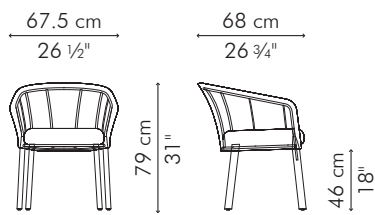

PARCHMENT

KENETHCOBONPUE

ARMCHAIR

🏠 maple, steel

PARCHMENT

Armchair

 7.5 kg / 16.5 lbs

 10 kg / 22 lbs

 0.38 m³

INDOOR: maple, steel

spa

canvas

heather beige

bay brown