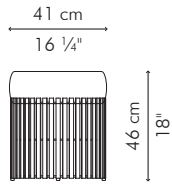

STOOL

INDOOR

OUTDOOR

5 kg / 11 lbs

4.5 kg / 10 lbs

6 kg / 13 lbs

4.5 kg / 10 lbs

0.10 m³

0.09 m³

0.90 m / 1.00 yd

INDOOR rattan, nylon

OTLO-DB-4716-UF

Naranja Camel

OTLO-WW-4716-UF

Naranja Brown

OUTDOOR polyethylene, nylon, aluminum

OTLO-B-4716OD-UF1

Sunbrella Taupe

OTLO-B-4716OD-UF2

Spectrum Mushroom

OTLO-WW-4716OD-UF1

Spectrum Dove

OTLO-WW-4716OD-UF2

Sunbrella Taupe

OTLO-WW-4716OD-UF3

Dupione Pearl