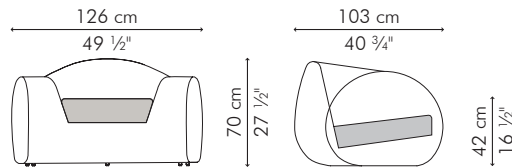

### INDOOR

17 kg / 38 lbs

24 kg / 53 lbs

1.05 m<sup>3</sup>

SEAT 1.80 m / 1.95 yds

PILLOWS 1 pc 51 x 43 cm / 20" x 17"  
0.60 m / 0.65 yds