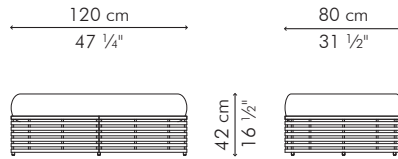

OTTOMAN

INDOOR

12 kg / 27 lbs

16 kg / 35 lbs

0.51 m³

2.40 m / 2.65 yds

OUTDOOR

8 kg / 18 lbs

12 kg / 27 lbs

0.48 m³

INDOOR rattan, nylon

OTLO-DB-4716-UF

Naranja Camel

OTLO-WW-4716-UF

Naranja Brown

OUTDOOR polyethylene, nylon, aluminum

OTLO-B-4716OD-UF1

Sunbrella Taupe

OTLO-B-4716OD-UF2

Spectrum Mushroom

OTLO-WW-4716OD-UF1

Spectrum Dove

OTLO-WW-4716OD-UF2

Sunbrella Taupe

OTLO-WW-4716OD-UF3

Dupione Pearl