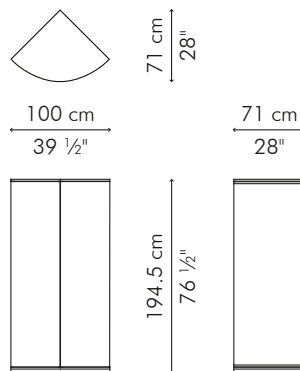

LOLAH

KENETHCOBONPUE

BAR CABINET
CORNER BAR CABINET

🏠 rattan, nylon twine, steel, maple

BAR CABINET

INDOOR

 88 kg / 194 lbs

 1.57 m³

INDOOR rattan, nylon twine, steel, maple

Dark Brown

BLO-DB-4776

Whitewash

BLO-WW-4776

CORNER BAR CABINET

INDOOR

 90 kg / 198 lbs

 1.22 m³

INDOOR rattan, nylon twine, steel, maple

Dark Brown

BLO-DB-3976

Whitewash

BLO-WW-3976