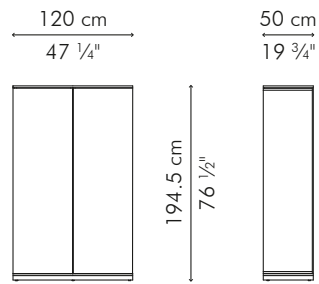

LOLAH

KENETHCOBONPUE

BAR CABINET
CORNER BAR CABINET

🏠 rattan, nylon twine, steel, maple

BAR CABINET

INDOOR

 88 kg / 194 lbs

 1.57 m³

INDOOR rattan, nylon twine, steel, maple

Dark Brown

BLO-DB-4776

Whitewash

BLO-WW-4776

CORNER BAR CABINET

INDOOR

 90 kg / 198 lbs

 1.22 m³

INDOOR rattan, nylon twine, steel, maple

Dark Brown

BLO-DB-3976

Whitewash

BLO-WW-3976