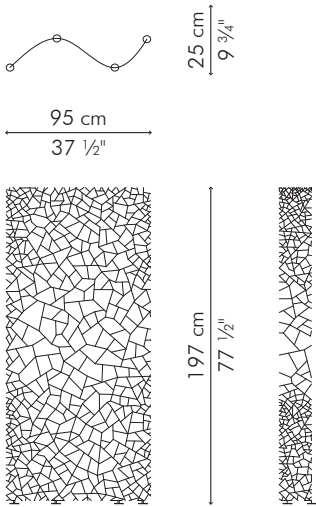

SCREEN

 11.5 kg / 25 lbs

 19.5 kg / 43 lbs

 0.55 m³

code: SCKK-BL-3577

INDOOR bamboo twigs, powder coated steel

Black