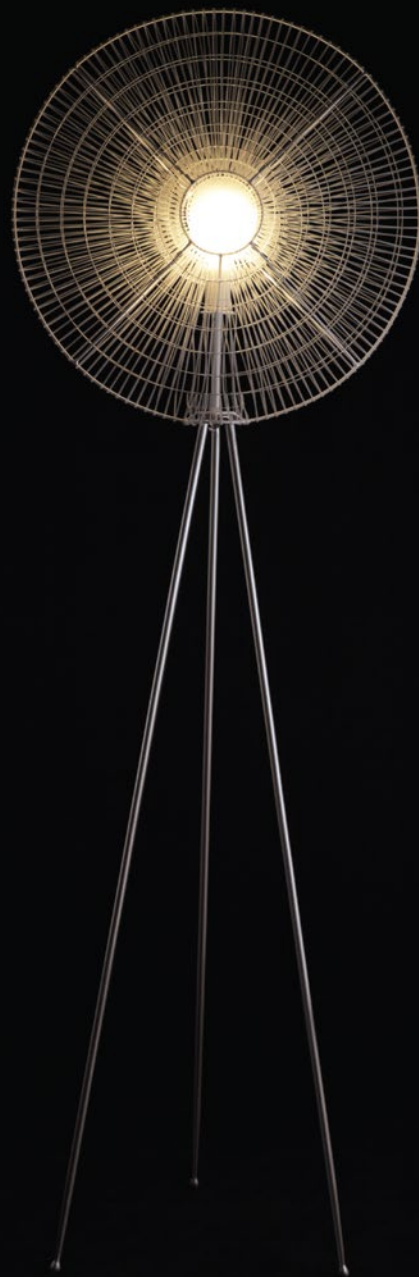

HALO V

KENETH COBONPUE

PENDANT LAMP
TRIPOD LAMP

nylon monofilament,
powder coated metal frame

PENDANT LAMP

 1.5 kg / 3 lbs

 5 kg / 11 lbs

 0.294 m³

1 x 100 watts

Surface mounted pre-wired lamp

E26 / E27

100-240 V AC 50/60 Hz

INDOOR nylon monofilament, powder coated metal frame

LHO-W-3535HP

White

TRIPOD LAMP

40 cm
15 3/4"

60 cm
23 1/2"

187 cm
73 1/2"

 2.70 kg / 6 lbs

 6.75 kg / 15 lbs

 0.259 m³

1 x 100 watts

Portable pre-wired lamp
E26 / E27
100-240 V AC 50/60 Hz

INDOOR nylon monofilament, powder coated metal frame

LHOT-W-2373V

White