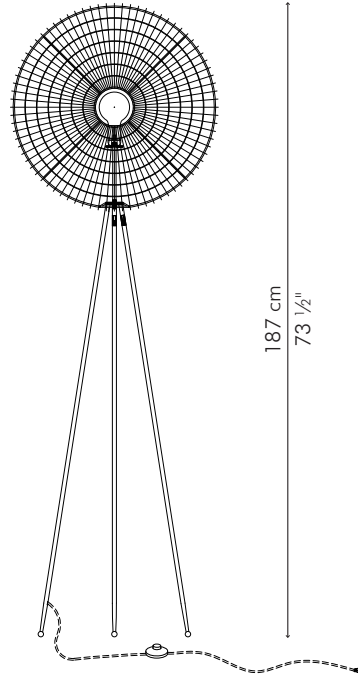

HALO V

KENETH COBONPUE

PENDANT LAMP
TRIPOD LAMP

nylon monofilament,
powder coated metal frame

PENDANT LAMP

 1.5 kg / 3 lbs

 5 kg / 11 lbs

 0.294 m³

1 x 100 watts

Surface mounted pre-wired lamp

E26 / E27

100-240 V AC 50/60 Hz

INDOOR nylon monofilament, powder coated metal frame

LHO-W-3535HP

White

TRIPOD LAMP

40 cm
15 3/4"

60 cm
23 1/2"

187 cm
73 1/2"

 2.70 kg / 6 lbs

 6.75 kg / 15 lbs

 0.259 m³

1 x 100 watts

Portable pre-wired lamp
E26 / E27
100-240 V AC 50/60 Hz