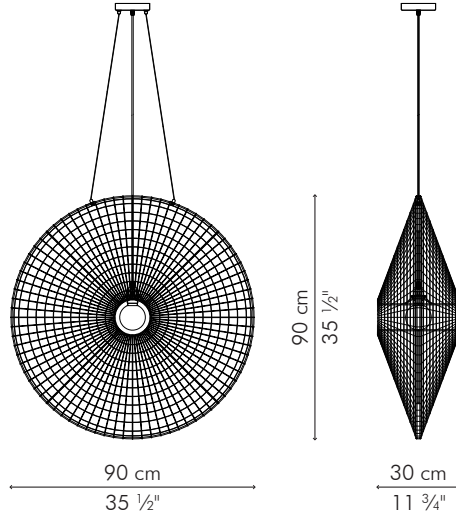

HALO V

KENETH COBONPUE

PENDANT LAMP
TRIPOD LAMP

nylon monofilament,
powder coated metal frame

PENDANT LAMP

 1.5 kg / 3 lbs

 5 kg / 11 lbs

 0.294 m³

1 x 100 watts

Surface mounted pre-wired lamp

E26 / E27

100-240 V AC 50/60 Hz

INDOOR nylon monofilament, powder coated metal frame

LHO-W-3535HP

White

TRIPOD LAMP

40 cm
15 3/4"

60 cm
23 1/2"

187 cm
73 1/2"

 2.70 kg / 6 lbs

 6.75 kg / 15 lbs

 0.259 m³

1 x 100 watts

Portable pre-wired lamp
E26 / E27
100-240 V AC 50/60 Hz