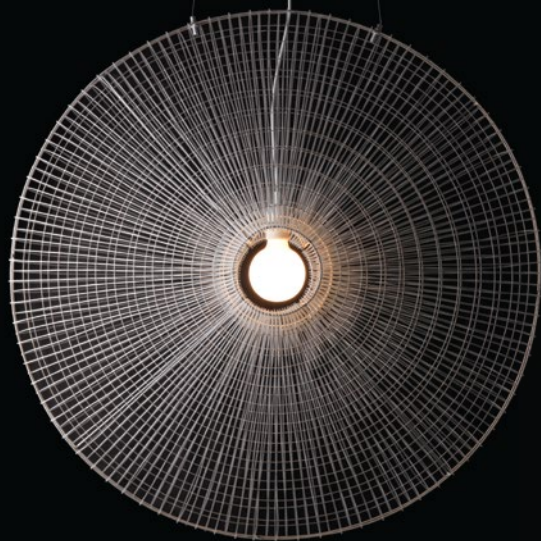

HALO V

KENETH COBONPUE

PENDANT LAMP
TRIPOD LAMP

nylon monofilament,
powder coated metal frame

PENDANT LAMP

 1.5 kg / 3 lbs

 5 kg / 11 lbs

 0.294 m³

1 x 100 watts

Surface mounted pre-wired lamp

E26 / E27

100-240 V AC 50/60 Hz

INDOOR nylon monofilament, powder coated metal frame

LHO-W-3535HP

White

TRIPOD LAMP

INDOOR nylon monofilament, powder coated metal frame

LHOT-W-2373V

White