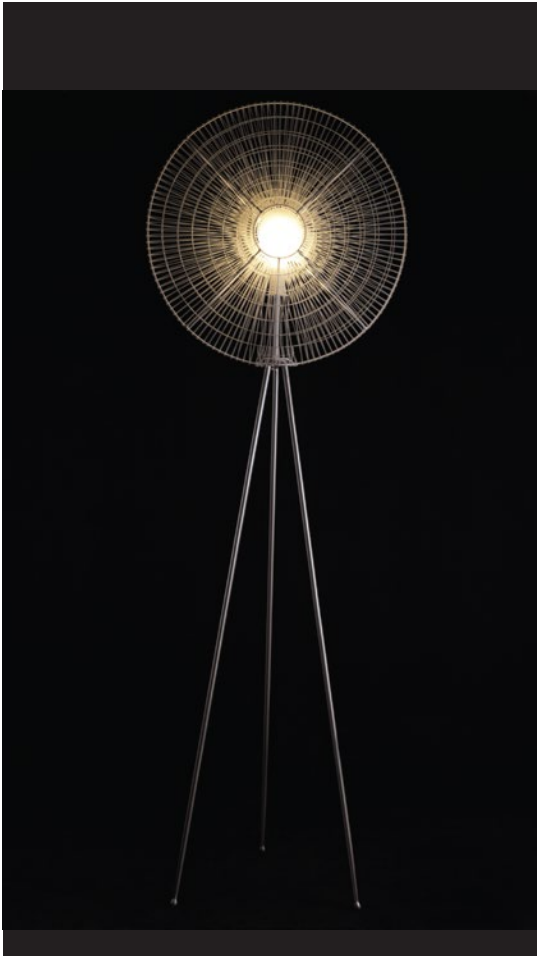

HALO V

KENETH COBONPUE

PENDANT LAMP
TRIPOD LAMP

nylon monofilament,
powder coated metal frame

PENDANT LAMP

 1.5 kg / 3 lbs

 5 kg / 11 lbs

 0.294 m³

1 x 100 watts

Surface mounted pre-wired lamp

E26 / E27

100-240 V AC 50/60 Hz

INDOOR nylon monofilament, powder coated metal frame

LHO-W-3535HP

White

TRIPOD LAMP

40 cm
15 3/4"

60 cm
23 1/2"

187 cm
73 1/2"

 2.70 kg / 6 lbs

 6.75 kg / 15 lbs

 0.259 m³

1 x 100 watts

Portable pre-wired lamp
E26 / E27
100-240 V AC 50/60 Hz

INDOOR nylon monofilament, powder coated metal frame

LHOT-W-2373V

White