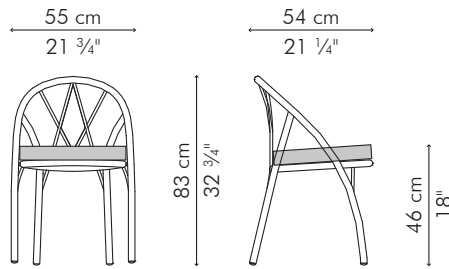

HAGIA

KENETHCOBONPUE

EASY ARMCHAIR
SIDE CHAIR

☼ polyethylene, nylon, steel

☼ polyethylene, nylon, aluminum

EASY ARMCHAIR

OUTDOOR

-  7.5 kg / 17 lbs
-  10.5 kg / 23 lbs
-  0.39 m³
-  1.20 m / 1.30 yds

 Spectrum Dove

CAEHG-WW-2331OD-UF2

 Spectrum Daffodil

SIDE CHAIR

OUTDOOR

-  5 kg / 11 lbs
-  0 kg / 0 lbs
-  0.31 m³
-  0.90 m / 1.00 yds
-  2

OUTDOOR polyethylene, nylon, aluminum

CSHG-BL-2132OD-UF1