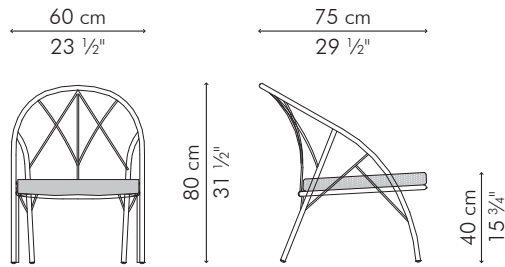

HAGIA

KENETHCOBONPUE

EASY ARMCHAIR
SIDE CHAIR

☼ polyethylene, nylon, steel

☼ polyethylene, nylon, aluminum

EASY ARMCHAIR

OUTDOOR

-  7.5 kg / 17 lbs
-  10.5 kg / 23 lbs
-  0.39 m³
-  1.20 m / 1.30 yds

 Spectrum Dove

CAEHG-WW-2331OD-UF2

 Spectrum Daffodil

SIDE CHAIR

OUTDOOR

-  5 kg / 11 lbs
-  0 kg / 0 lbs
-  0.31 m³
-  0.90 m / 1.00 yds
-  2

OUTDOOR polyethylene, nylon, aluminum

CSHG-BL-2132OD-UF1