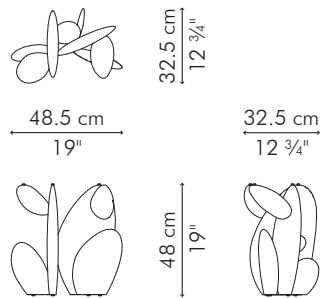

 0.10 m³

Standard glass size:
59 cm D x 85 cm W x 19 mm thickness
(23 1/4" D x 33 1/2" W x 3/4"), hubble edge

INDOOR steel

Copper

TCGB-CP-2215-G

COFFEE TABLE, high

INDOOR

 5 kg / 11 lbs

 6.5 kg / 14 lbs

 0.09 m³

GLASS

0 kg / 0 lbs

0 kg / 00 lbs

0.00 m³

Standard glass size:
45 cm D x 66 cm W x 19 mm thickness
(17 3/4" D x 26" W x 3/4"), hubble edge

INDOOR steel