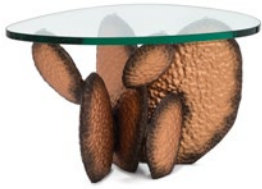

GOBI

KENETHCOBONPUE

COFFEE TABLE, high
COFFEE TABLE, low

🏠 steel

COFFEE TABLE, low

INDOOR

 4.5 kg / 10 lbs

 6.5 kg / 14 lbs

 0.10 m³

Standard glass size:
59 cm D x 85 cm W x 19 mm thickness
(23 1/4" D x 33 1/2" W x 3/4"), hubble edge

INDOOR steel

Copper

TCGB-CP-2215-G

COFFEE TABLE, high

INDOOR

 5 kg / 11 lbs