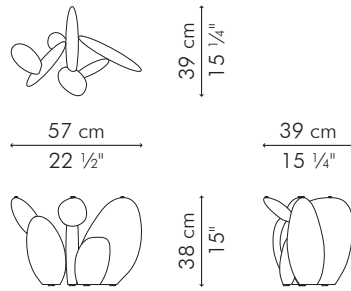

GOBI

KENETHCOBONPUE

COFFEE TABLE, high
COFFEE TABLE, low

🏠 steel

COFFEE TABLE, low

INDOOR

 4.5 kg / 10 lbs

 6.5 kg / 14 lbs

 0.10 m³

Standard glass size:
59 cm D x 85 cm W x 19 mm thickness
(23 1/4" D x 33 1/2" W x 3/4"), hubble edge

INDOOR steel

Copper

TCGB-CP-2215-G

COFFEE TABLE, high

INDOOR

 5 kg / 11 lbs

 6.5 kg / 14 lbs

 0.09 m³

GLASS

0 kg / 0 lbs

0 kg / 00 lbs

0.00 m³

Standard glass size:
45 cm D x 66 cm W x 19 mm thickness
(17 3/4" D x 26" W x 3/4"), hubble edge

INDOOR steel