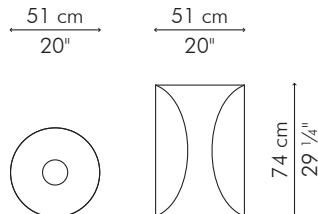

DINING TABLE, regular

INDOOR

13.5 kg / 30 lbs

16 kg / 36 lbs

0.22 m³

OUTDOOR

14.5 kg / 32 lbs

17 kg / 38 lbs

0.21 m³

GLASS

30.5 kg / 67 lbs

65.5 kg / 144 lbs

0.30 m³

Standard glass size:

122 cm Ø x 12 mm thickness
(48" Ø x 1/2"), pencil edge

INDOOR abaca, steel

Brown

TDAM-B-2029-G

OUTDOOR polyethylene, steel

Bronze

TDAM-BZ-2029OD-G

Brown

TDAM-B-2029OD-G