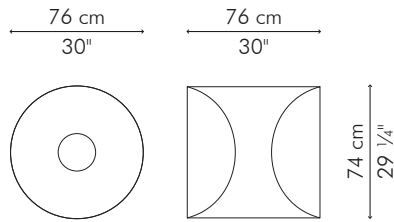

AMAYA

KENETHCOBONPUE

DINING TABLE

🏠 abaca, steel

⚙️ polyethylene, steel

DINING TABLE, large

INDOOR

 21.5 kg / 47 lbs

 25.5 kg / 56 lbs

 0.47 m³

OUTDOOR

22.5 kg / 50 lbs

26.5 kg / 58 lbs

0.46 m³

GLASS

46.5 kg / 103 lbs

82.5 kg / 182 lbs

0.37 m³

Standard glass size:

137 cm Ø x 12 mm thickness
(54" Ø x 1/2"), pencil edge

INDOOR abaca, steel

Brown

TDAM-B-3029-G

OUTDOOR polyethylene, steel

0.30 m³

Standard glass size:

122 cm Ø x 12 mm thickness
(48" Ø x 1/2"), pencil edge

INDOOR abaca, steel

Brown

TDAM-B-2029-G

OUTDOOR polyethylene, steel

Bronze