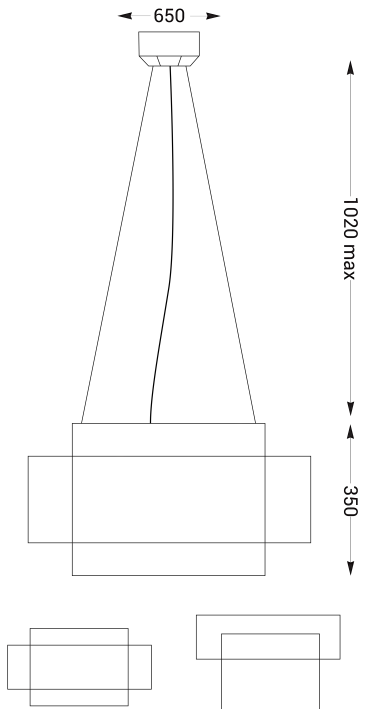

MESH CUBIC ARIK LEVY

REFERENCE AL25170LBA ●

MATERIALS

LAMPSHADE acrylic diffuser
 SOCKET
 SWITCH
 BASE woven wire
 CORD
 OTHER
 OTHER

COLORS

LAMPSHADE ●
 SOCKET ●
 SWITCH
 BASE ●
 CORD Pantone 431C ○
 OTHER
 OTHER

PACKAGING

SIZE 265x265x150
 + 215x215x315
 VOLUME
 QUANTITY 1
 WEIGHT (WITH BOX) 7,25 + 1,028
 OTHER
 OTHER

LIGHTING

BULB E27 40W or CFL 32W
 INCLUDED No
 WATTAGE 40W or 32W
 ILLUMINANCE
 LUMINOUS FLUX
 SWITCH/DIMMER No/No
 WEIGHT 4,5 + 0,728
 BULB LIFESPAN